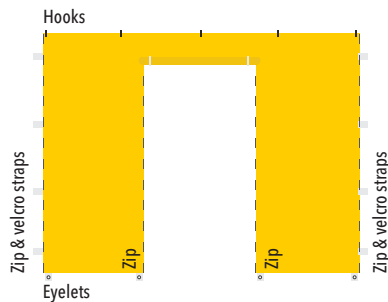

Standard Full Wall

Features

- Hooks along top attached to Marquee Roofs
- Velcro straps along sides to attach wall to Marquee leg
- Zip on sides allowing multiple walls to connect to each other
- Eyelets along bottom to pin wall to ground

Fabric

PVC Coated Polyester or PVC

Available Sizes

1.5m, 2.4m, 3m, 4m, 4.5m, 5m, 6m & 8m.

Standard Half Wall

Features

- Cross bar attaching to Marquee legs
- Support bar attached to cross bar giving structure to half wall
- Velcro straps along sides to attach wall to Marquee leg
- Zip on sides allowing multiple walls to connect to each other

Fabric

PVC Coated Polyester or PVC

Available Sizes

1.5m, 2.4m, 3m, 4m, 4.5m, 5m, 6m & 8m.

Roll Up Door Wall

Features

- Rollup door with velcro strap to fasten open & zips to close
- Hooks along top attached to Marquee Roofs
- Velcro straps along sides to attach wall to Marquee leg
- Zip on sides allowing multiple walls to connect to each other
- Eyelets along bottom to pin wall to ground

Fabric

PVC Coated Polyester or PVC

Available Sizes

1.5m, 2.4m, 3m, 4m, 4.5m, 5m, 6m & 8m.

Mesh Window Wall

Features

- Rollup window with mesh backing
- Window has velcro straps to fasten open & closed
- Hooks along top attached to Marquee Roofs
- Velcro straps along sides to attach wall to Marquee leg
- Zip on sides allowing multiple walls to connect to each other
- Eyelets along bottom to pin wall to ground