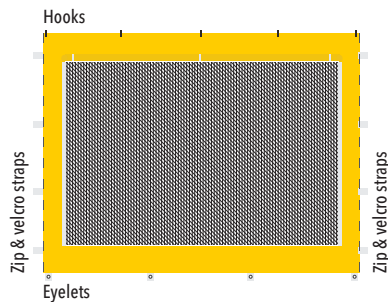

Fabric

PVC Coated Polyester or PVC

Available Sizes

1.5m, 2.4m, 3m, 4m, 4.5m, 5m, 6m & 8m.

Standard Half Wall

Features

- Cross bar attaching to Marquee legs
- Support bar attached to cross bar giving structure to half wall
- Velcro straps along sides to attach wall to Marquee leg
- Zip on sides allowing multiple walls to connect to each other

Fabric

PVC Coated Polyester or PVC

Available Sizes

1.5m, 2.4m, 3m, 4m, 4.5m, 5m, 6m & 8m.

Roll Up Door Wall

Features

- Rollup door with velcro strap to fasten open & zips to close
- Hooks along top attached to Marquee Roofs
- Velcro straps along sides to attach wall to Marquee leg
- Zip on sides allowing multiple walls to connect to each other
- Eyelets along bottom to pin wall to ground

Fabric

PVC Coated Polyester or PVC

Available Sizes

1.5m, 2.4m, 3m, 4m, 4.5m, 5m, 6m & 8m.

Mesh Window Wall

Features

- Rollup window with mesh backing
- Window has velcro straps to fasten open & closed
- Hooks along top attached to Marquee Roofs
- Velcro straps along sides to attach wall to Marquee leg
- Zip on sides allowing multiple walls to connect to each other
- Eyelets along bottom to pin wall to ground

Fabric

Black mesh fabric with PVC Coated Polyester or PVC

Available Sizes

1.5m, 2.4m, 3m, 4m, 4.5m, 5m, 6m & 8m.

PVC Window Wall

Features

- Rollup window with Clear PVC backing
- Window has velcro straps to fasten open & closed
- Hooks along top attached to Marquee Roofs
- Velcro straps along sides to attach wall to Marquee leg
- Zip on sides allowing multiple walls to connect to each other
- Eyelets along bottom to pin wall to ground