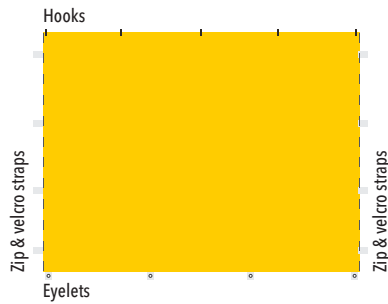

Standard Full Wall

Features

- Hooks along top attached to Marquee Roofs
- Velcro straps along sides to attach wall to Marquee leg
- Zip on sides allowing multiple walls to connect to each other
- Eyelets along bottom to pin wall to ground

Fabric

PVC Coated Polyester or PVC

Available Sizes

1.5m, 2.4m, 3m, 4m, 4.5m, 5m, 6m & 8m.

Standard Half Wall

Features

- Cross bar attaching to Marquee legs
- Support bar attached to cross bar giving structure to half wall
- Velcro straps along sides to attach wall to Marquee leg
- Zip on sides allowing multiple walls to connect to each other

Fabric

PVC Coated Polyester or PVC

Available Sizes

1.5m, 2.4m, 3m, 4m, 4.5m, 5m, 6m & 8m.

Roll Up Door Wall

Features

- Rollup door with velcro strap to fasten open & zips to close
- Hooks along top attached to Marquee Roofs
- Velcro straps along sides to attach wall to Marquee leg
- Zip on sides allowing multiple walls to connect to each other
- Eyelets along bottom to pin wall to ground