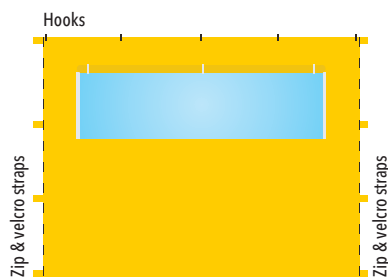

Fabric

PVC Coated Polyester or PVC

Available Sizes

1.5m, 2.4m, 3m, 4m, 4.5m, 5m, 6m & 8m.

Roll Up Door Wall

Features

- Rollup door with velcro strap to fasten open & zips to close
- Hooks along top attached to Marquee Roofs
- Velcro straps along sides to attach wall to Marquee leg
- Zip on sides allowing multiple walls to connect to each other
- Eyelets along bottom to pin wall to ground

Fabric

PVC Coated Polyester or PVC

Available Sizes

1.5m, 2.4m, 3m, 4m, 4.5m, 5m, 6m & 8m.

Mesh Window Wall

Features

- Rollup window with mesh backing
- Window has velcro straps to fasten open & closed
- Hooks along top attached to Marquee Roofs
- Velcro straps along sides to attach wall to Marquee leg
- Zip on sides allowing multiple walls to connect to each other
- Eyelets along bottom to pin wall to ground

Fabric

Black mesh fabric with PVC Coated Polyester or PVC

Available Sizes

1.5m, 2.4m, 3m, 4m, 4.5m, 5m, 6m & 8m.

PVC Window Wall

Features

- Rollup window with Clear PVC backing
- Window has velcro straps to fasten open & closed
- Hooks along top attached to Marquee Roofs
- Velcro straps along sides to attach wall to Marquee leg
- Zip on sides allowing multiple walls to connect to each other
- Eyelets along bottom to pin wall to ground

Fabric

PVC Coated Polyester or PVC

Available Sizes

1.5m, 2.4m, 3m, 4m, 4.5m, 5m, 6m & 8m.

Clear PVC Wall

Features

- Hooks along top attached to Marquee Roofs
- Velcro straps along sides to attach wall to Marquee leg
- Zip on sides allowing multiple walls to connect to each other
- Eyelets along bottom to pin wall to ground