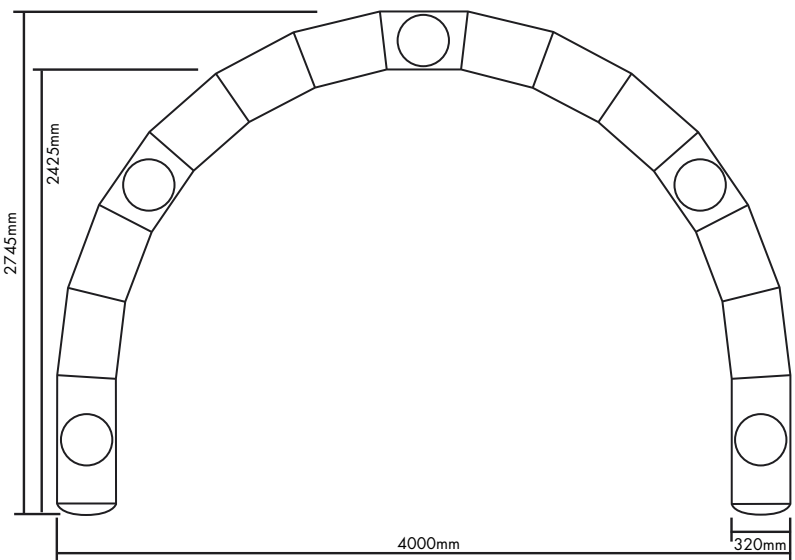

FRAME ONLY

TOP VIEW

FRAME AND PANELS

REAR VIEW

RIGHT VIEW

FRONT VIEW

LEFT VIEW

Fabric colours - PVC

0.55mm PVC							
CMFK - 89.03.0.0 Fabric - 282	CMFK - 100.33.02.24 Fabric - 229	CMFK - 77.2.100.0 Fabric - 261	CMFK - 0.75.96.0 Fabric - 185	CMFK - 42.71.0.0 Fabric - 266	CMFK - 92.100.33.37 Fabric - 285	CMFK - 6.22.91.0 Fabric - 122	CMFK - 0.0.0.0 Fabric - White
0.6mm PVC							
CMFK - 89.02.0.0 Fabric - 282	CMFK - 100.22.72.8 Fabric - 229	CMFK - 77.2.100.0 Fabric - 261	CMFK - 0.75.96.0 Fabric - 185	CMFK - 36.68.18.0 Fabric - 681	CMFK - 0.22.91.0 Fabric - 122	CMFK - 6.22.91.0 Fabric - 122	CMFK - 0.0.0.0 Fabric - White
Nylon Coated							
CMFK - 79.2.10.11 Fabric - 7702	CMFK - 89.0.96.30 Fabric - 7732	CMFK - 64.031.0 Fabric - 300	CMFK - 0.74.100.0 Fabric - 7579	CMFK - 67.30.23.8 Fabric - 280	CMFK - 4.18.84.0 Fabric - 129	CMFK - 6.22.91.0 Fabric - 122	CMFK - 0.0.0.0 Fabric - White