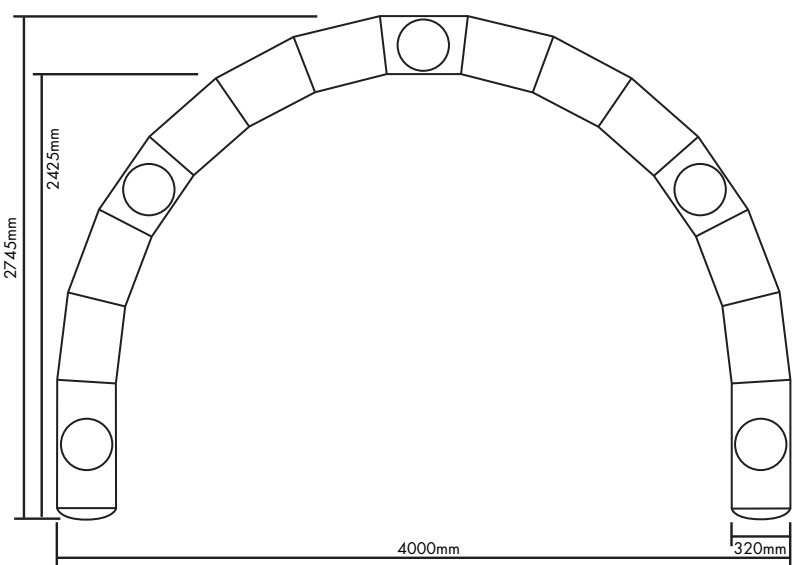

FRAME ONLY

TOP VIEW

FRAME AND PANELS

REAR VIEW

RIGHT VIEW

FRONT VIEW

LEFT VIEW

Fabric colours - PVC

0.55mm PVC							
CMFK - 89.03.0.0 Fabric - 282	CMFK - 100.33.02.24 Fabric - 229	CMFK - 77.2.100.0 Fabric - 261	CMFK - 0.75.96.0 Fabric - 185	CMFK - 42.71.0.0 Fabric - 266	CMFK - 92.100.33.37 Fabric - 285	CMFK - 6.22.91.0 Fabric - 122	CMFK - 0.0.0.0 Fabric - White
0.6mm PVC							
CMFK - 89.02.0.0 Fabric - 282	CMFK - 100.22.72.8 Fabric - 229	CMFK - 77.2.100.0 Fabric - 261	CMFK - 0.75.96.0 Fabric - 185	CMFK - 36.68.18.0 Fabric - 681	CMFK - 0.22.91.0 Fabric - 122	CMFK - 6.22.91.0 Fabric - 122	CMFK - 0.0.0.0 Fabric - White
Nylon Coated							
CMFK - 79.2.10.11 Fabric - 7702	CMFK - 89.0.96.30 Fabric - 7732	CMFK - 64.031.0 Fabric - 300	CMFK - 0.74.100.0 Fabric - 7579	CMFK - 67.30.23.8 Fabric - 280	CMFK - 4.18.84.0 Fabric - 129	CMFK - 6.22.91.0 Fabric - 122	CMFK - 0.0.0.0 Fabric - White