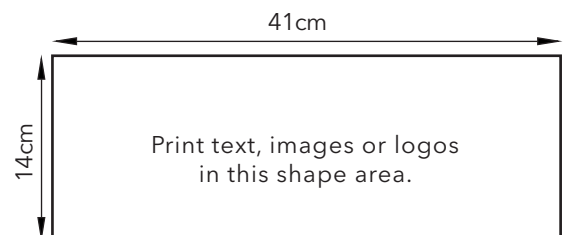

EXTREME MARQUEES
ADVENTURE RANGE
DIRECTORS CHAIR
 SPECIFICATION SHEET

SPECIFICATIONS

Frame	Aluminium
Frame Size	24mm Diameter x 1m
Frame Colour	Silver Matte Finish
Chair Dimensions	47cm x 55cm x 86cm
Box Dimensions	54cm x 12.5cm x 86cm
Product Weight	2.5kg
Fabric	Printed/Plain - 600D Oxford
Plain Fabric	Dark Blue, Dark Green, Black, Dark Grey
Printing	Full Colour Heat Transfer
Print Area	41cm x 14cm

PRODUCT FEATURES

- Folding Side Tray Table
- Cup/Mug Holder
- Padded Arm Rests
- Sturdy Cross Brace Frame
- Heat Transfer Printing Available
- Protective Cover Bag
- Easy Fold Set-up & Pack-up

FABRIC COLOURS

Black, Grey, Blue & Green

PRINT AREA

The printing area is 41cm x 14cm and located on the front of the chairs back rest.

Example: