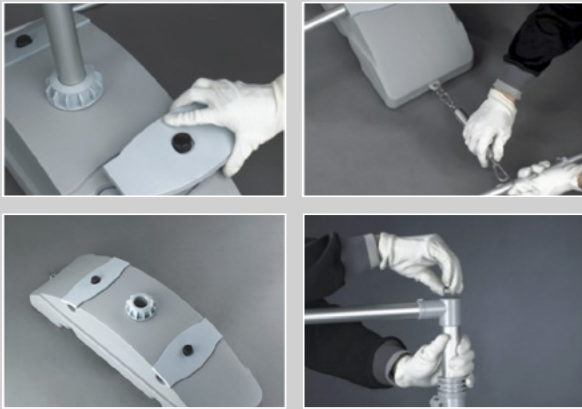

Extreme Marquees range of Superboards create maximum impact. The Superboard is a professionally printed, strong display system that demands attention. These high quality systems are made from anti-corrosion anodised aluminium and lightweight durable plastics.

SIZE	HEIGHT mm	LENGTH mm	WIDTH mm	WEIGHT kg	FABRIC	PRINTING	FRAME
2.5m	2660	2500	835	61	Polyester	Single & Double Sided Full Colour Digital	Aluminium
5m	2660	5000	835	83	Polyester	Single & Double Sided Full Colour Digital	Aluminium

2.5m Superboard

ARTWORK SIZE

2000mm
HEIGHT

2500mm
WIDTH

5m Superboard

ARTWORK SIZE

2000mm
HEIGHT

5000mm
WIDTH