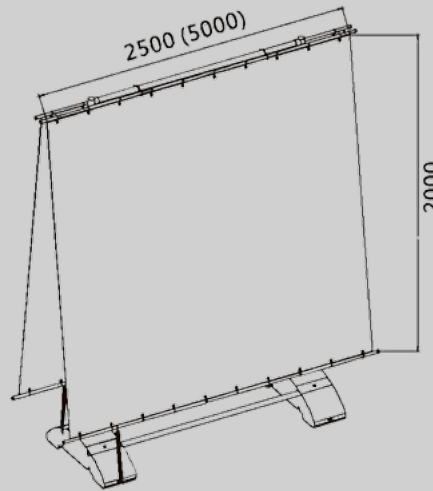

SIZE	HEIGHT mm	LENGTH mm	WIDTH mm	WEIGHT kg	FABRIC	PRINTING	FRAME
2.5m	2660	2500	835	61	Polyester	Single & Double Sided Full Colour Digital	Aluminium
5m	2660	5000	835	83	Polyester	Single & Double Sided Full Colour Digital	Aluminium

2.5m Superboard

ARTWORK SIZE

2000mm
HEIGHT

2500mm
WIDTH

5m Superboard

ARTWORK SIZE

2000mm
HEIGHT

5000mm
WIDTH