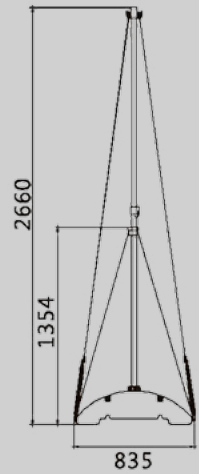

SIZE	HEIGHT mm	LENGTH mm	WIDTH mm	WEIGHT kg	FABRIC	PRINTING	FRAME
2.5m	2660	2500	835	61	Polyester	Single & Double Sided Full Colour Digital	Aluminium
5m	2660	5000	835	83	Polyester	Single & Double Sided Full Colour Digital	Aluminium

2.5m Superboard

ARTWORK SIZE

2000mm
HEIGHT

2500mm
WIDTH

5m Superboard

ARTWORK SIZE

2000mm
HEIGHT

5000mm
WIDTH