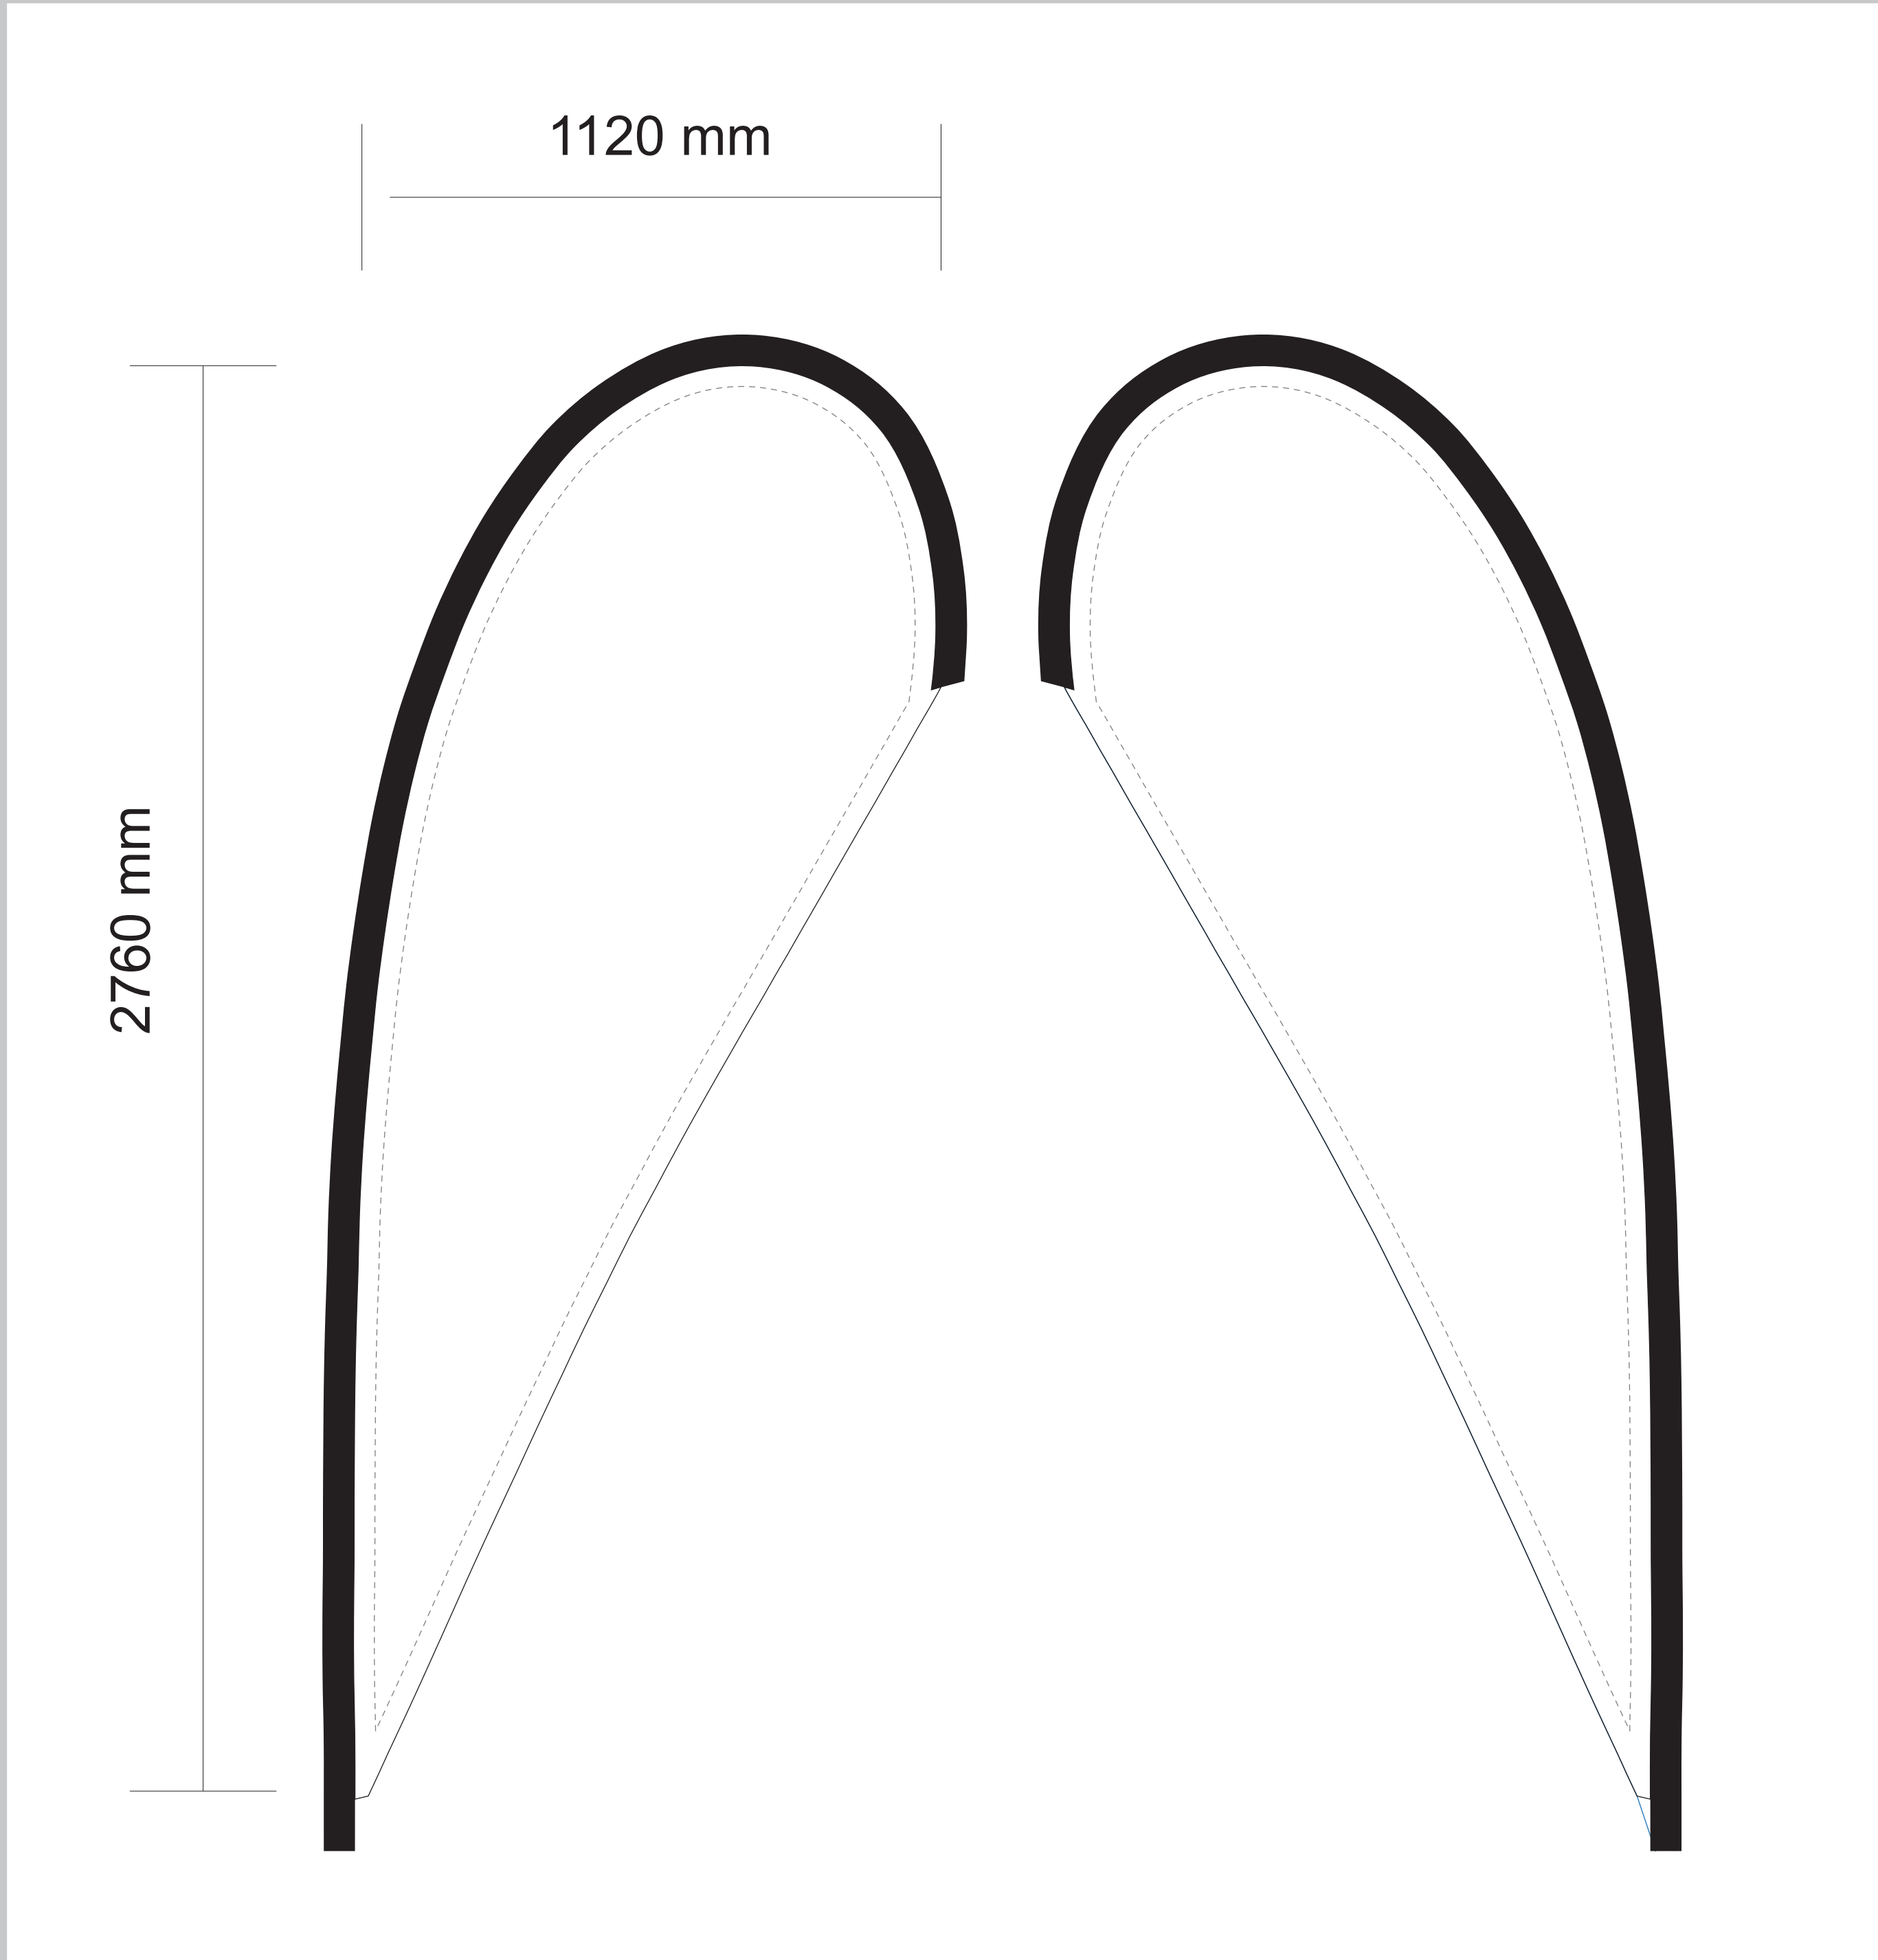

MEDIUM FLARE PLUS BANNER

Please note the dimensions shown are for the fabric size not the complete banner height

🔍 Zoom in to view your artwork (Ctrl+equal sign)

PMS COLOUR MATCHING			
PMS	PMS	PMS	PMS

All printing is done using CMYK on a large format printer.
Pantone Colours / PMS can be supplied they will be converted to a CMYK breakdown for digital printing.
Please state to our Graphics Coordinator if you require colour matching to either a PMS colour or a physical sample.
While we make every effort to match PMS colours, slight variation in colour will occur.

STANDARD COLOUR RANGES												
	POLY: 500D PVC Coated Polyester						PVC: Imported Belgian 100% PVC					
PVC	White	Black	Maroon	Red	Green	Blue	Yellow	Orange	Light Blue	Pink		
POLY	White	Black	Maroon	Red	Green	Blue	Yellow	Orange				
PREMIUM COLOUR RANGES												
	POLY: 500D PVC Coated Polyester						PVC: Imported Belgian 100% PVC					
PVC	Grey Granite											
POLY	Ivory	Nude	Fawn II	Navy Blue	Deep Ocean Blue	TheBaggy Green	Apple Green	Candy Pink	Lollipop Purple	Cola Red		
STANDARD BANNER COLOURS												
BANNER FABRIC	Red	Blue	Maroon	Green	Orange	Yellow	Candy Pink					

Standard Banner Colours are designed to match our Standard Fabric Colours, while we make every effort to match the colours variation will occur as the printing process and material / fabric used are different.

Please Note:
All artwork is printed in CMYK, please convert all PMS or RGB artwork to equivalent CMYK colour break downs. Please be aware that slight colour variation may occur in the printing process as colours displayed on a monitor can change when printed.
Place artwork in the Design Layer of this document.

This template is designed at a 10% scale of the final product.
Rasterised artwork supplied at 300dpi to suit this template size is the minimum requirement for a high quality final print.
Copyright Extreme Marquees 2013