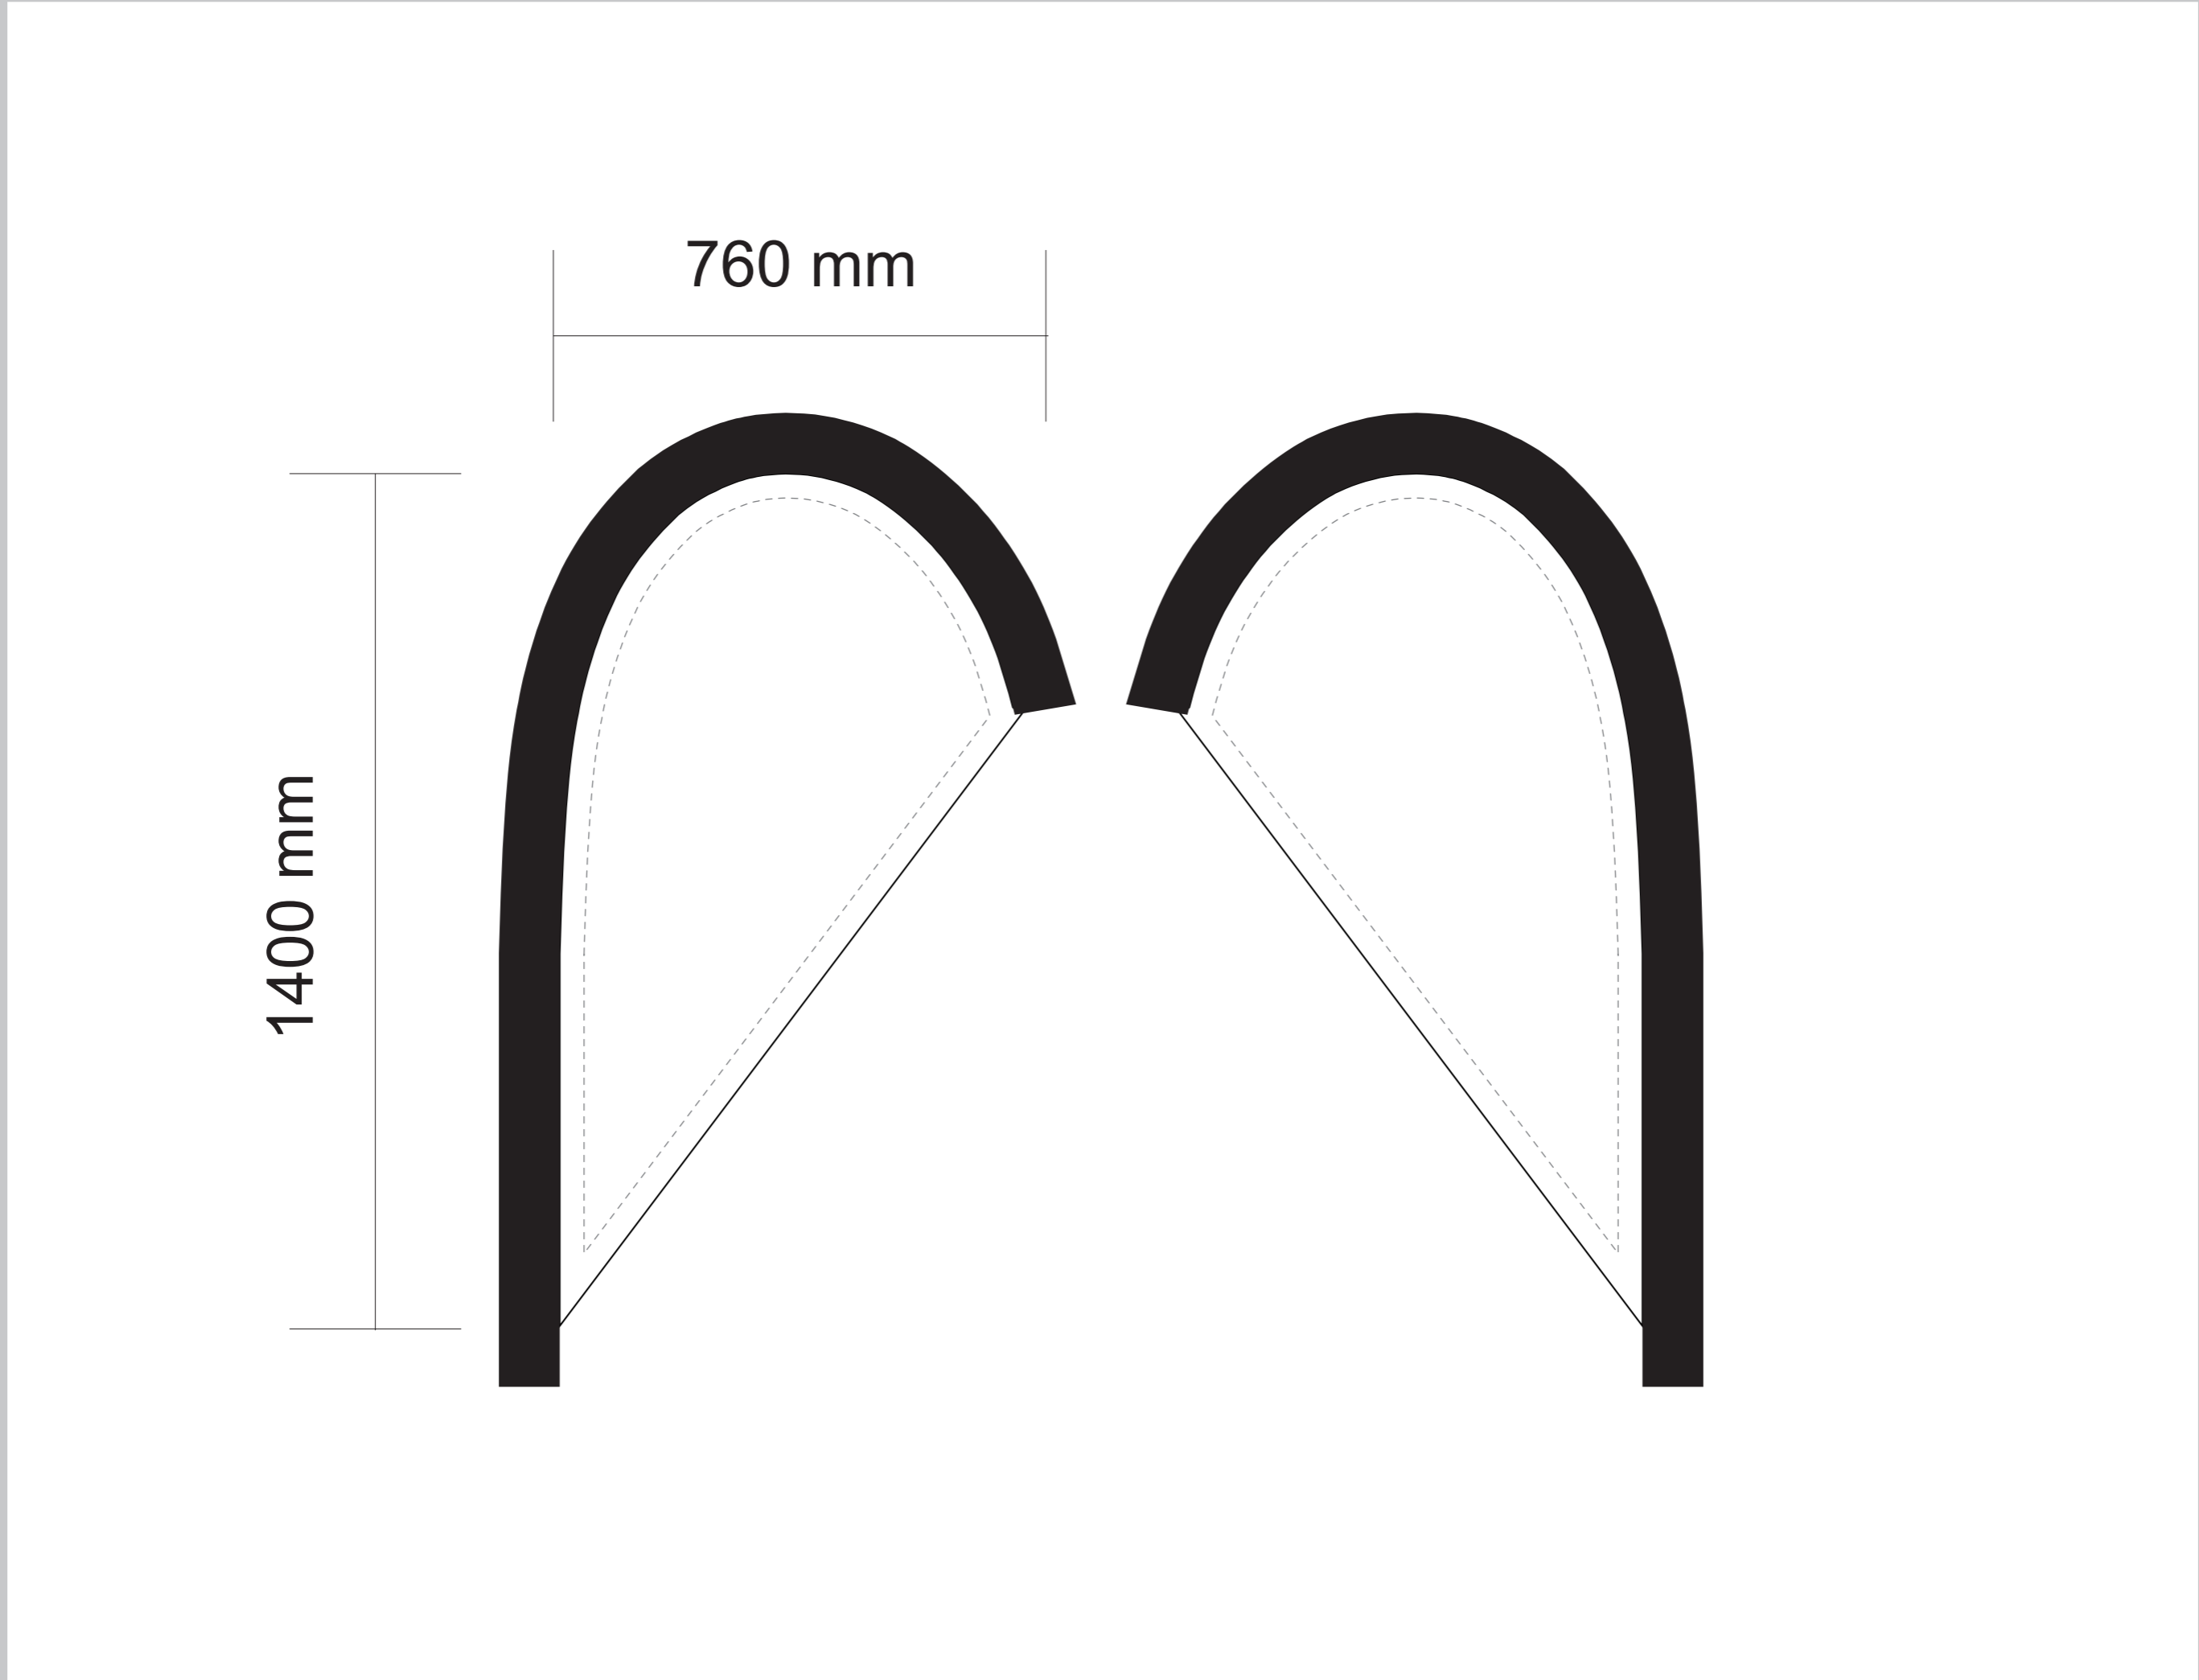

SMALL FLARE PLUS BANNER

Please note the dimensions shown are for the fabric size not the complete banner height

➕ Zoom in to view your artwork (Ctrl+equal sign)

PMS COLOUR MATCHING

PMS	PMS	PMS	PMS

All printing is done using CMYK on a large format printer. Pantone Colours / PMS can be supplied they will be converted to a CMYK breakdown for digital printing. Please state to our Graphics Coordinator if you require colour matching to either a PMS colour or a physical sample. While we make every effort to match PMS colours, slight variation in colour will occur.

STANDARD COLOUR RANGES

POLY: 500D PVC Coated Polyester   PVC: Imported Belgian 100% PVC

PVC	White	Black	Maroon	Red	Green	Blue	Yellow	Orange	Light Blue	Pink
POLY	White	Black	Maroon	Red	Green	Blue	Yellow	Orange		

PREMIUM COLOUR RANGES

POLY: 500D PVC Coated Polyester   PVC: Imported Belgian 100% PVC

PVC	Grey Granite									
POLY	Ivory	Nude	Fawn II	Navy Blue	Deep Ocean Blue	TheBaggy Green	Apple Green	Candy Pink	Lollipop Purple	Cola Red

STANDARD BANNER COLOURS

BANNER FABRIC	Red	Blue	Maroon	Green	Orange	Yellow	Candy Pink

Standard Banner Colours are designed to match our Standard Fabric Colours, while we make every effort to match the colours variation will occur as the printing process and material / fabric used are different.

Please Note:
All printing is done using CMYK on a large format printer. Pantone Colours / PMS can be supplied and they will be converted to a CMYK breakdown for digital printing. Please state to our Graphics Coordinator if you require colour matching to either a PMS colour or a physical sample. While we make every effort to match PMS colours, slight variation in colour can occur.

Please also keep in mind that colours displayed on a device or monitor can differ from the final printed product. Every effort is made to match colours between products types, there can be variation between colour from Polyester Marquee fabrics, PVC Marquee material and Banner Fabrics.

This template is designed at 10% scale of the final product. Please refer to the 'Bleed' layer to build your artwork and place artwork on the 'Design Layer' of this document. Rasterised (Photoshop) artwork to be supplied at a minimum 300dpi to suit this template size.

Copyright Extreme Marquees 2019