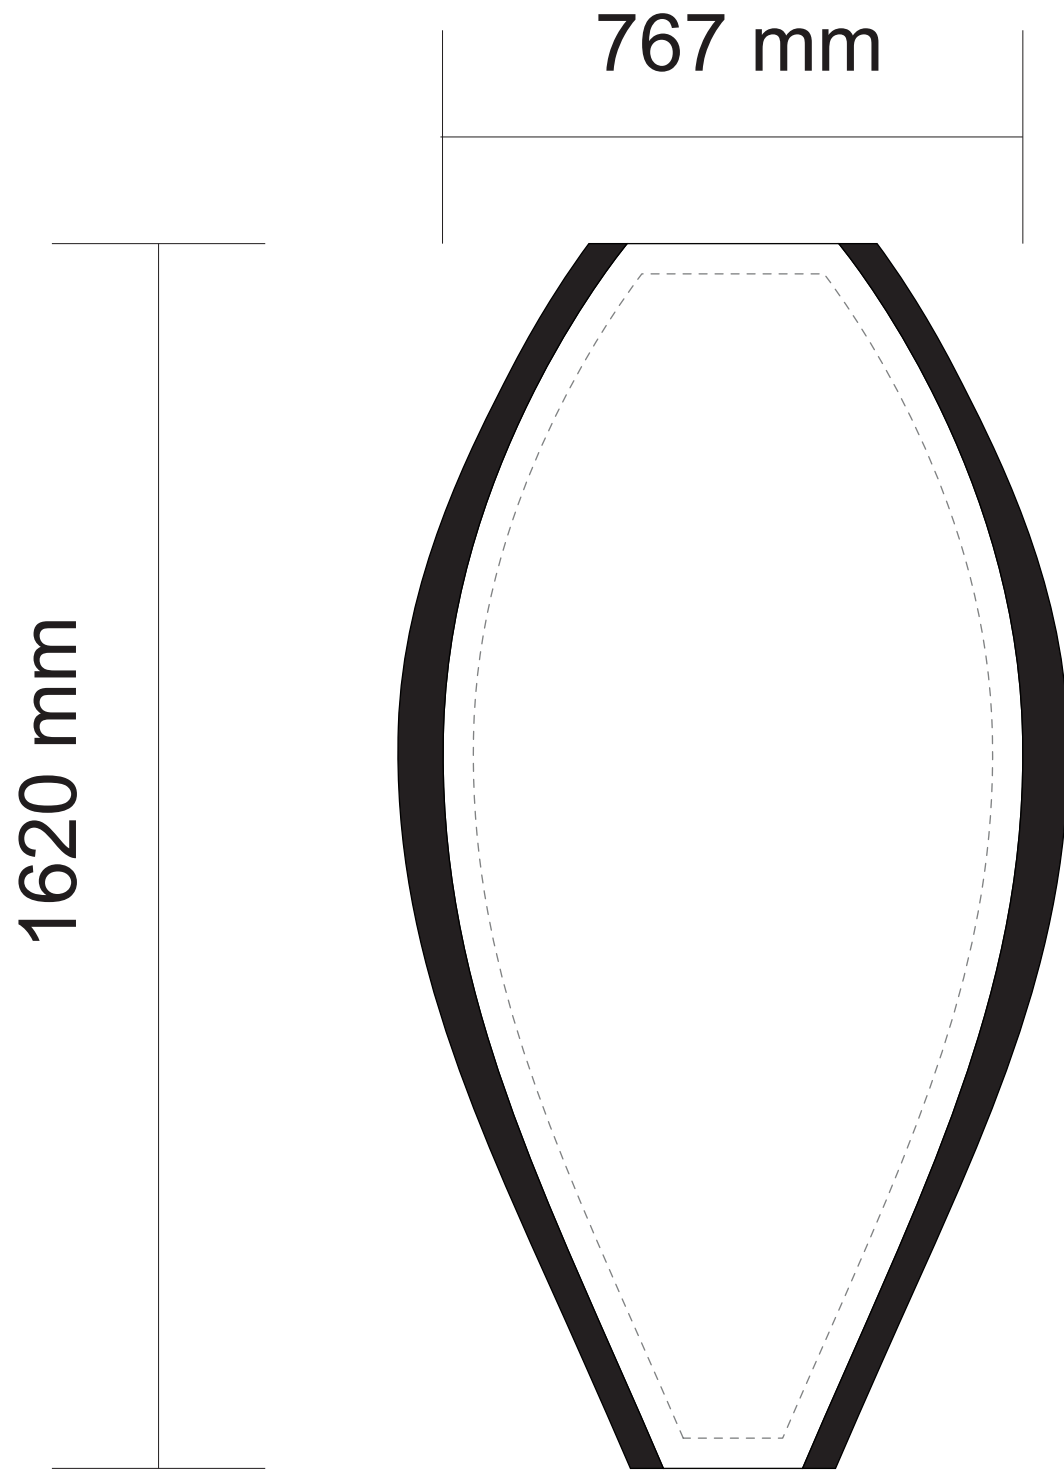

X-Small Surf Board BANNER

Please note the dimensions shown are for the fabric size not the complete banner height

➕ Zoom in to view your artwork (Ctrl+equal sign)

STANDARD COLOUR RANGES										POLY: 500D PVC Coated Polyester	PVC: Imported Belgian 100% PVC	
PVC	White	Black	Maroon	Red	Green	Blue	Yellow	Orange	Light Blue	Pink		
	CMYK: 0 0 0 0 Pantone: White	CMYK: 63 52 51 100 Pantone: 426	CMYK: 4 93 76 Pantone: 1817	CMYK: 0 100 40 50 Pantone: 703	CMYK: 100 84 54 Pantone: 342	CMYK: 80 49 23 Pantone: 7405	CMYK: 0 31 93 1 Pantone: 123	CMYK: 93 15 15 Pantone: 158	CMYK: 83 15 15 Pantone: 432	CMYK: 4 100 0 15 Pantone: 475		
POLY	White	Black	Maroon	Red	Green	Blue	Yellow	Orange				
	CMYK: 0 0 0 0 Pantone: White	CMYK: 63 52 51 100 Pantone: 426	CMYK: 35 100 65 43 Pantone: 7421	CMYK: 0 100 45 33 Pantone: 7427	CMYK: 93 0 79 56 Pantone: 3425	CMYK: 100 72 0 18 Pantone: 294	CMYK: 0 21 93 1 Pantone: 123	CMYK: 63 0 100 0 Pantone: 716				
PREMIUM COLOUR RANGES										POLY: 500D PVC Coated Polyester	PVC: Imported Belgian 100% PVC	
PVC	Grey Granite	Forest Green										
	CMYK: 6 4 2 62 Pantone: CoolGray7	CMYK: 71 56 83 Pantone: 153										
POLY	Ivory	Fawn	Navy Blue	Deep Ocean Blue	TheBaggy Green	Apple Green	Candy Pink	Lollipop Purple				
	CMYK: 3 0 42 0 Pantone: 5807	CMYK: 0 4 15 64 Pantone: 1000-Candy	CMYK: 95 50 10 52 Pantone: 7404	CMYK: 100 47 0 72 Pantone: 295	CMYK: 100 0 56 72 Pantone: 7729	CMYK: 65 0 100 0 Pantone: 309	CMYK: 0 100 0 0 Pantone: 7424	CMYK: 42 94 0 15 Pantone: 420				

This template is designed at a 10% scale of the final product. Rasterised artwork supplied at 300dpi to suit this template size is the minimum requirement for a high quality final print.

Copyright Extreme Marquees 2013