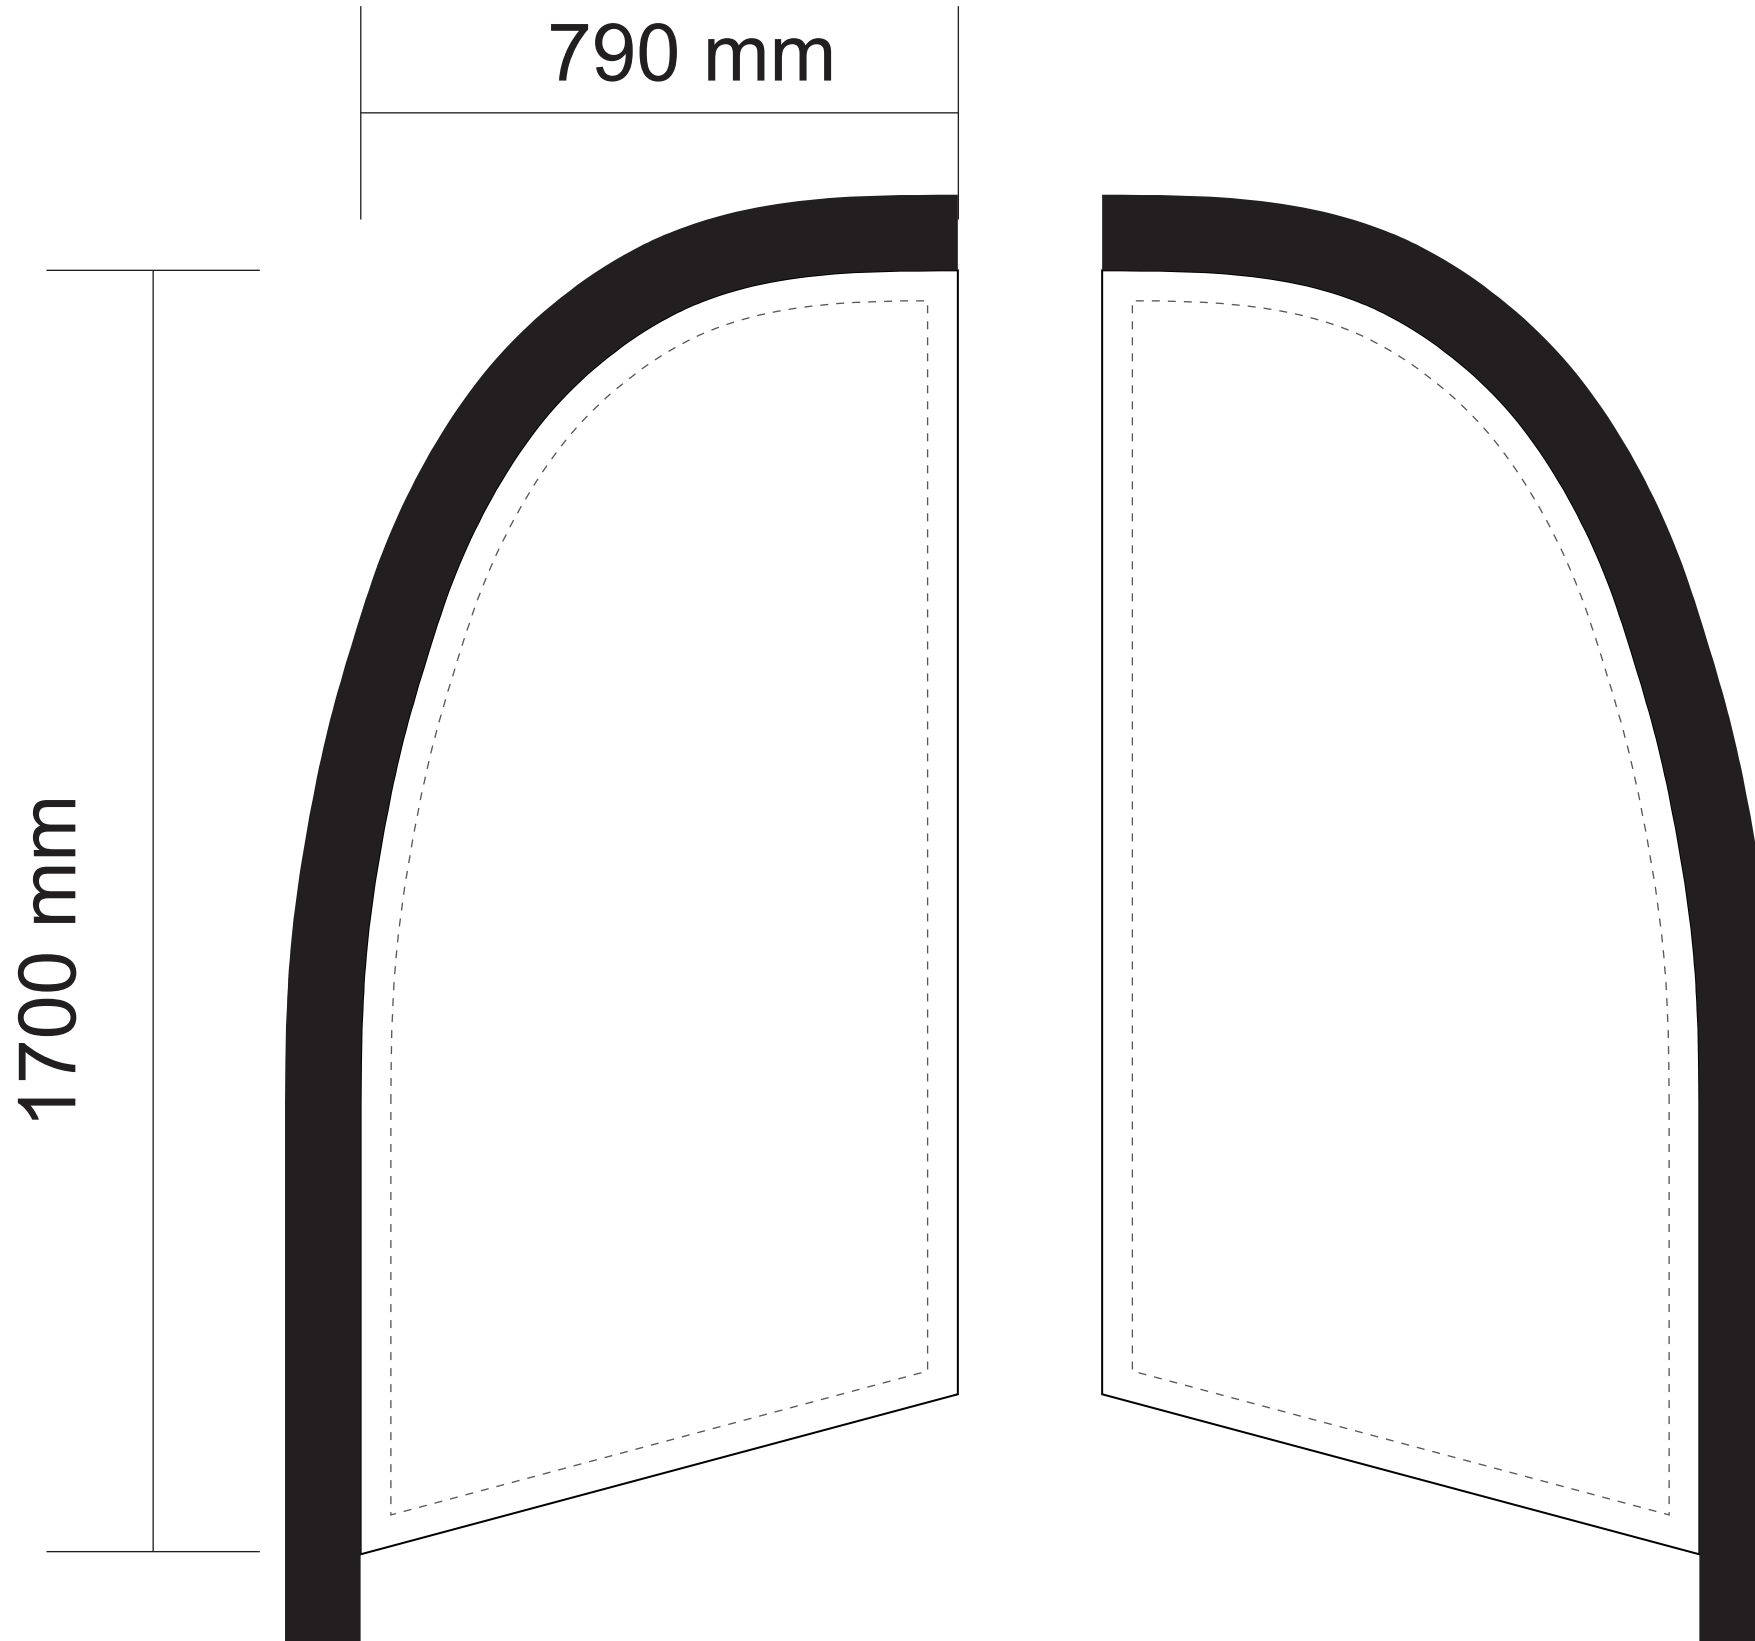

Small Wave Plus Banner

Please note the dimensions shown are for the fabric size not the complete banner height

+ Zoom in to view your artwork (Ctrl+equal sign)

PMS COLOUR MATCHING

PMS	PMS	PMS	PMS

All printing is done using CMYK on a large format printer.
Pantone Colours / PMS can be supplied they will be converted to a CMYK breakdown for digital printing.
Please state to our Graphics Coordinator if you require colour matching to either a PMS colour or a physical sample.
While we make every effort to match PMS colours, slight variation in colour will occur.

STANDARD COLOUR RANGES

POLY: 500D PVC Coated Polyester   PVC: Imported Belgian 100% PVC

PVC	White	Black	Maroon	Red	Green	Blue	Yellow	Orange	Light Blue	Pink
POLY	White	Black	Maroon	Red	Green	Blue	Yellow	Orange		

PREMIUM COLOUR RANGES

POLY: 500D PVC Coated Polyester   PVC: Imported Belgian 100% PVC

PVC	Grey Granite									
POLY	Ivory	Nude	Fawn II	Navy Blue	Deep Ocean Blue	TheBaggy Green	Apple Green	Candy Pink	Lollipop Purple	Cola Red

STANDARD BANNER COLOURS

BANNER FABRIC	Red	Blue	Maroon	Green	Orange	Yellow	Candy Pink

Standard Banner Colours are designed to match our Standard Fabric Colours, while we make every effort to match the colours variation will occur as the printing process and material / fabric used are different.

Please Note:

All printing is done using CMYK on a large format printer. Pantone Colours / PMS can be supplied and they will be converted to a CMYK breakdown for digital printing. Please state to our Graphics Coordinator if you require colour matching to either a PMS colour or a physical sample. While we make every effort to match PMS colours, slight variation in colour can occur.

Please also keep in mind that colours displayed on a device or monitor can differ from the final printed product. Every effort is made to match colours between products types, there can be variation between colour from Polyester Marquee fabrics, PVC Marquee material and Banner Fabrics.

This template is designed at 10% scale of the final product. Please refer to the 'Bleed' layer to build your artwork and place artwork on the 'Design Layer' of this document. Rasterised (Photoshop) artwork to be supplied at a minimum 300dpi to suit this template size.

Copyright Extreme Marquees 2019