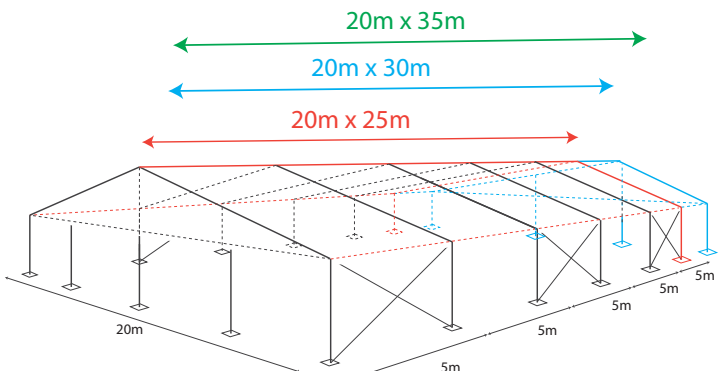

12m Span 5m Bays

12m x 15m	\$23,390
12m x 20m	\$28,541

ED Series 166

15m Span 5m Bays

15m x 20m	\$40,906
15m x 25m	\$50,247
15m x 30m	\$57,417

EC Series 203

20m Span 5m Bays

20m x 25m	\$63,579
20m x 30m	\$72,023
20m x 35m	\$83,860
20m x 40m	\$95,684

EXTREME MARQUEES

EC Series 203

25m Span 5m Bays

25m x 25m	\$114,247
25m x 30m	\$131,544
25m x 35m	\$147,060
25m x 40m	\$164,344
25m x 45m	\$180,757
25m x 50m	\$191,840
25m x 55m	\$206,030
25m x 60m	\$219,336