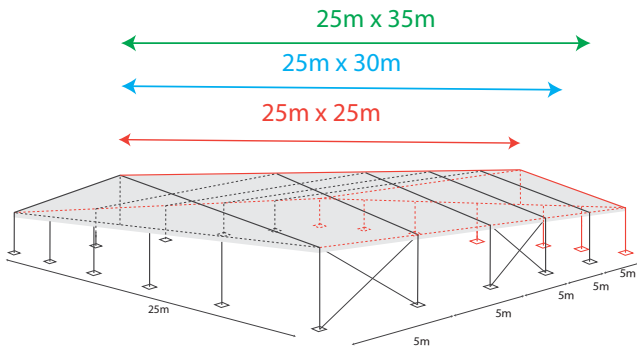

12m Span 5m Bays

12m x 15m	\$23,390
12m x 20m	\$28,541

ED Series 166

15m Span 5m Bays

15m x 20m	\$40,906
15m x 25m	\$50,247
15m x 30m	\$57,417

EC Series 203

20m Span 5m Bays

20m x 25m	\$63,579
20m x 30m	\$72,023
20m x 35m	\$83,860
20m x 40m	\$95,684

EXTREME MARQUEES

EC Series 203

25m Span 5m Bays

25m x 25m	\$114,247
25m x 30m	\$131,544
25m x 35m	\$147,060
25m x 40m	\$164,344
25m x 45m	\$180,757
25m x 50m	\$191,840
25m x 55m	\$206,030
25m x 60m	\$219,336