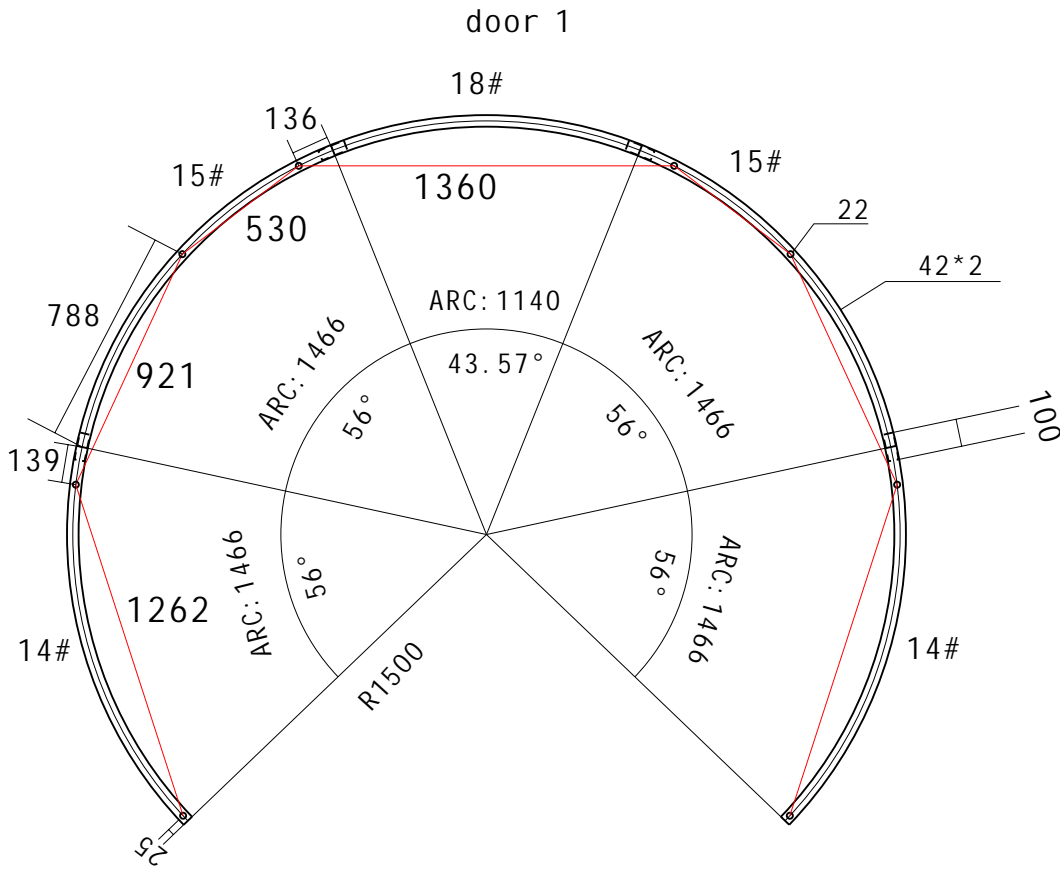

Introduction

10m Dome

10mDOME DOOR

UINT: mm

10mDOME ITEM NO.