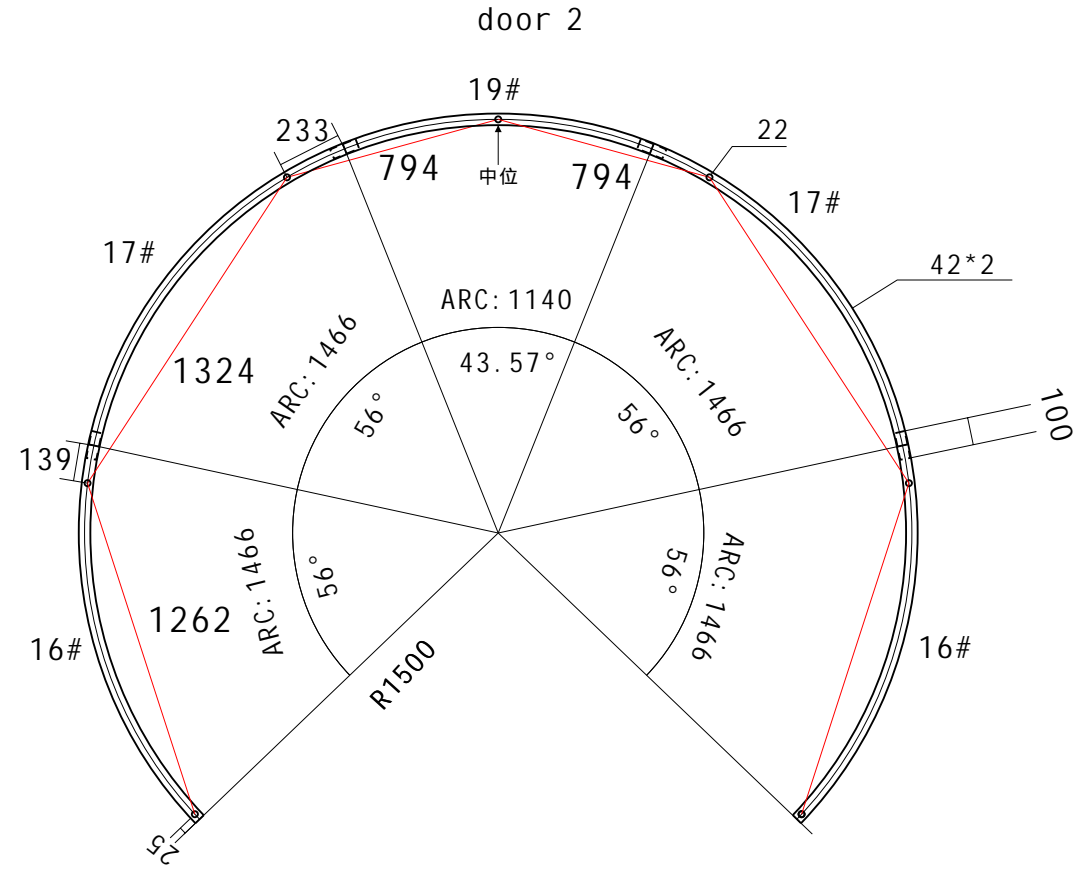

Introduction

10m Dome

10mDOME DOOR

UINT: mm

10mDOME ITEM NO.