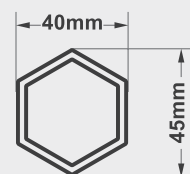

PRODUCT PHOTOS

| ITEM | SPECIFICATION | | |
|------------------------|---|---------------|--------------|
| Size | 3x3m | 3x4.5m | 3x6m |
| Height | 3.29m | 3.29m | 3.29m |
| Clearance | 2m | 2m | 2m |
| Frame Box Dimensions | 165x25x25cm | 165x33x25cm | 165x42x25cm |
| Frame Weight | 15kg | 19.4kg | 26.5kg |
| Roof Canopy Weights | POLY 7kg PVC 11kg | 9.5kg 17kg | 13kg 19kg |
| Main Profile | 45mm x 40mm x 0.8mm | | |
| Truss Bars | 25mm x 12.5mm | | |
| Material | T 6063 Aluminium | | |
| Framework | 6005/T5 | | |
| Push Button Connectors | Yes | | |
| Roof Tension | Spring | | |
| Fabric | 500D PVC Coated Polyester 580GSM PVC | | |
| Nuts & Bolts | Stainless Steel | | |
| Connectors | Nylon (double bracket) | | |
| Feet | Stainless Steel | | |
| Marquee Includes | Ropes, Steel Pins & Protective Cover | | |
| Warranty | 1 Year | | |

TECHNICAL DIAGRAMS

AVAILABLE COLOURS

ADDITIONAL FEATURES

The 45mm Hex-A features ultra light 45mm profile aluminium hexagonal legs. Our team of engineers have created a unique balance between the strength in the hexagonal leg design and the lightweight aluminium profile. The Hex-A range is perfect as an affordable aluminium marquee that is also the lightest marquee in our range. Roofs are PVC coated polyester and available in 8 vibrant colours or can be custom printed.

ACCESSORIES

Custom Printing, Full Walls, Half Walls, Weights, Steel Pins, Awnings, Gutters and Ceilings.

TECHNICAL DIAGRAMS

Framework Main profile dimensions and use

Leg Outer