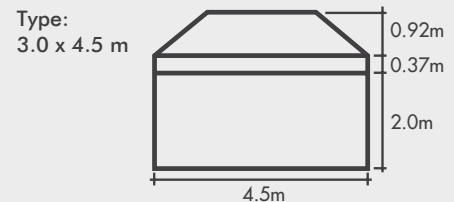

PRODUCT PHOTOS

| ITEM | SPECIFICATION | | |
|------------------------|---|---------------|--------------|
| Size | 3x3m | 3x4.5m | 3x6m |
| Height | 3.29m | 3.29m | 3.29m |
| Clearance | 2m | 2m | 2m |
| Frame Box Dimensions | 165x25x25cm | 165x33x25cm | 165x42x25cm |
| Frame Weight | 15kg | 19.4kg | 26.5kg |
| Roof Canopy Weights | POLY 7kg PVC 11kg | 9.5kg 17kg | 13kg 19kg |
| Main Profile | 45mm x 40mm x 0.8mm | | |
| Truss Bars | 25mm x 12.5mm | | |
| Material | T 6063 Aluminium | | |
| Framework | 6005/T5 | | |
| Push Button Connectors | Yes | | |
| Roof Tension | Spring | | |
| Fabric | 500D PVC Coated Polyester 580GSM PVC | | |
| Nuts & Bolts | Stainless Steel | | |
| Connectors | Nylon (double bracket) | | |
| Feet | Stainless Steel | | |
| Marquee Includes | Ropes, Steel Pins & Protective Cover | | |
| Warranty | 1 Year | | |

TECHNICAL DIAGRAMS

AVAILABLE COLOURS

ADDITIONAL FEATURES

The 45mm Hex-A features ultra light 45mm profile aluminium hexagonal legs. Our team of engineers have created a unique balance between the strength in the hexagonal leg design and the lightweight aluminium profile. The Hex-A range is perfect as an affordable aluminium marquee that is also the lightest marquee in our range. Roofs are PVC coated polyester and available in 8 vibrant colours or can be custom printed.