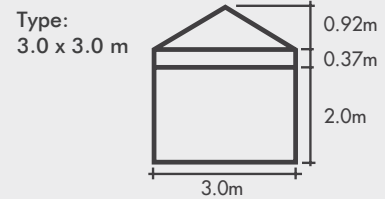

PRODUCT PHOTOS

| ITEM | SPECIFICATION | | |
|------------------------|---|---------------|--------------|
| Size | 3x3m | 3x4.5m | 3x6m |
| Height | 3.29m | 3.29m | 3.29m |
| Clearance | 2m | 2m | 2m |
| Frame Box Dimensions | 165x25x25cm | 165x33x25cm | 165x42x25cm |
| Frame Weight | 15kg | 19.4kg | 26.5kg |
| Roof Canopy Weights | POLY 7kg PVC 11kg | 9.5kg 17kg | 13kg 19kg |
| Main Profile | 45mm x 40mm x 0.8mm | | |
| Truss Bars | 25mm x 12.5mm | | |
| Material | T 6063 Aluminium | | |
| Framework | 6005/T5 | | |
| Push Button Connectors | Yes | | |
| Roof Tension | Spring | | |
| Fabric | 500D PVC Coated Polyester 580GSM PVC | | |
| Nuts & Bolts | Stainless Steel | | |
| Connectors | Nylon (double bracket) | | |
| Feet | Stainless Steel | | |
| Marquee Includes | Ropes, Steel Pins & Protective Cover | | |
| Warranty | 1 Year | | |

TECHNICAL DIAGRAMS

AVAILABLE COLOURS

ADDITIONAL FEATURES

The 45mm Hex-A features ultra light 45mm profile aluminium hexagonal legs. Our team of engineers have created a unique balance between the strength in the hexagonal leg design and the lightweight aluminium profile. The Hex-A range is perfect as an affordable aluminium marquee that is also the lightest marquee in our range. Roofs are PVC coated polyester and available in 8 vibrant colours or can be custom printed.