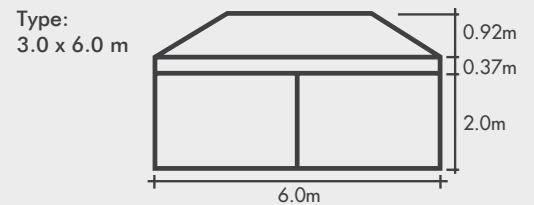

PRODUCT PHOTOS

| ITEM | SPECIFICATION | | |
|------------------------|---|---------------|--------------|
| Size | 3x3m | 3x4.5m | 3x6m |
| Height | 3.29m | 3.29m | 3.29m |
| Clearance | 2m | 2m | 2m |
| Frame Box Dimensions | 165x25x25cm | 165x33x25cm | 165x42x25cm |
| Frame Weight | 15kg | 19.4kg | 26.5kg |
| Roof Canopy Weights | POLY 7kg PVC 11kg | 9.5kg 17kg | 13kg 19kg |
| Main Profile | 45mm x 40mm x 0.8mm | | |
| Truss Bars | 25mm x 12.5mm | | |
| Material | T 6063 Aluminium | | |
| Framework | 6005/T5 | | |
| Push Button Connectors | Yes | | |
| Roof Tension | Spring | | |
| Fabric | 500D PVC Coated Polyester 580GSM PVC | | |
| Nuts & Bolts | Stainless Steel | | |
| Connectors | Nylon (double bracket) | | |
| Feet | Stainless Steel | | |
| Marquee Includes | Ropes, Steel Pins & Protective Cover | | |
| Warranty | 1 Year | | |

TECHNICAL DIAGRAMS

AVAILABLE COLOURS

ADDITIONAL FEATURES

The 45mm Hex-A features ultra light 45mm profile aluminium hexagonal legs. Our team of engineers have created a unique balance between the strength in the hexagonal leg design and the lightweight aluminium profile. The Hex-A range is perfect as an affordable aluminium marquee that is also the lightest marquee in our range. Roofs are PVC coated polyester and available in 8 vibrant colours or can be custom printed.