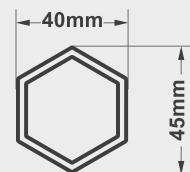

PRODUCT PHOTOS

ITEM	SPECIFICATION		
Size	3x3m	3x4.5m	3x6m
Height	3.29m	3.29m	3.29m
Clearance	2m	2m	2m
Frame Box Dimensions	165x25x25cm	165x33x25cm	165x42x25cm
Frame Weight	15kg	19.4kg	26.5kg
Roof Canopy Weights	POLY 7kg PVC 11kg	9.5kg 17kg	13kg 19kg
Main Profile	45mm x 40mm x 0.8mm		
Truss Bars	25mm x 12.5mm		
Framework	6005/T5		
Push Button Connectors	Yes		
Roof Tension	Spring		
Fabric	500D PVC Coated Polyester 580GSM PVC		
Nuts & Bolts	Stainless Steel		
Connectors	Aluminium		
Feet	Stainless Steel		
Marquee Includes	Ropes, Steel Pins & Protective Cover		
Warranty	3 Year		

TECHNICAL DIAGRAMS

TECHNICAL DIAGRAMS

Framework Main profile dimensions and use

Leg Outer

AVAILABLE COLOURS

ADDITIONAL FEATURES

The X6 Velocity features ultra light 45mm profile aluminium hexagonal legs. Our team of engineers have created a unique balance between the strength in the hexagonal leg design and the lightweight aluminium profile. The Velocity range is perfect as an affordable aluminium marquee that is also the lightest marquee in our range. Roofs are PVC coated polyester and available in 8 vibrant colours or can be custom printed.