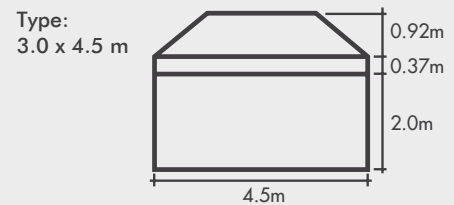

PRODUCT PHOTOS

ITEM	SPECIFICATION		
Size	3x3m	3x4.5m	3x6m
Height	3.29m	3.29m	3.29m
Clearance	2m	2m	2m
Frame Box Dimensions	165x25x25cm	165x33x25cm	165x42x25cm
Frame Weight	15kg	19.4kg	26.5kg
Roof Canopy Weights	POLY 7kg PVC 11kg	9.5kg 17kg	13kg 19kg
Main Profile	45mm x 40mm x 0.8mm		
Truss Bars	25mm x 12.5mm		
Framework	6005/T5		
Push Button Connectors	Yes		
Roof Tension	Spring		
Fabric	500D PVC Coated Polyester 580GSM PVC		
Nuts & Bolts	Stainless Steel		
Connectors	Aluminium		
Feet	Stainless Steel		
Marquee Includes	Ropes, Steel Pins & Protective Cover		
Warranty	3 Year		

TECHNICAL DIAGRAMS

TECHNICAL DIAGRAMS

Framework Main profile dimensions and use

Leg Outer

AVAILABLE COLOURS

ADDITIONAL FEATURES

The X6 Velocity features ultra light 45mm profile aluminium hexagonal legs. Our team of engineers have created a unique balance between the strength in the hexagonal leg design and the lightweight aluminium profile. The Velocity range is perfect as an affordable aluminium marquee that is also the lightest marquee in our range. Roofs are PVC coated polyester and available in 8 vibrant colours or can be custom printed.