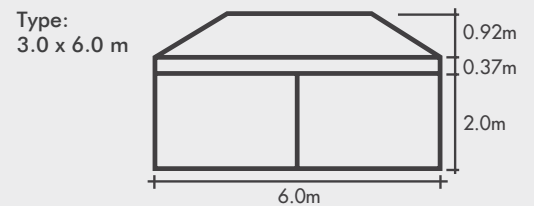

PRODUCT PHOTOS

ITEM	SPECIFICATION		
Size	3x3m	3x4.5m	3x6m
Height	3.29m	3.29m	3.29m
Clearance	2m	2m	2m
Frame Box Dimensions	165x25x25cm	165x33x25cm	165x42x25cm
Frame Weight	15kg	19.4kg	26.5kg
Roof Canopy Weights	POLY 7kg PVC 11kg	9.5kg 17kg	13kg 19kg
Main Profile	45mm x 40mm x 0.8mm		
Truss Bars	25mm x 12.5mm		
Framework	6005/T5		
Push Button Connectors	Yes		
Roof Tension	Spring		
Fabric	500D PVC Coated Polyester 580GSM PVC		
Nuts & Bolts	Stainless Steel		
Connectors	Aluminium		
Feet	Stainless Steel		
Marquee Includes	Ropes, Steel Pins & Protective Cover		
Warranty	3 Year		

TECHNICAL DIAGRAMS

TECHNICAL DIAGRAMS

Framework Main profile dimensions and use

Leg Outer

AVAILABLE COLOURS

ADDITIONAL FEATURES

The X6 Velocity features ultra light 45mm profile aluminium hexagonal legs. Our team of engineers have created a unique balance between the strength in the hexagonal leg design and the lightweight aluminium profile. The Velocity range is perfect as an affordable aluminium marquee that is also the lightest marquee in our range. Roofs are PVC coated polyester and available in 8 vibrant colours or can be custom printed.