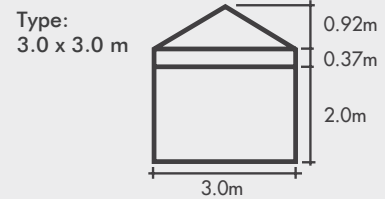

PRODUCT PHOTOS

ITEM	SPECIFICATION		
Size	3x3m	3x4.5m	3x6m
Height	3.29m	3.29m	3.29m
Clearance	2m	2m	2m
Frame Box Dimensions	165x25x25cm	165x33x25cm	165x42x25cm
Frame Weight	15kg	19.4kg	26.5kg
Roof Canopy Weights	POLY 7kg PVC 11kg	9.5kg 17kg	13kg 19kg
Main Profile	45mm x 40mm x 0.8mm		
Truss Bars	25mm x 12.5mm		
Framework	6005/T5		
Push Button Connectors	Yes		
Roof Tension	Spring		
Fabric	500D PVC Coated Polyester 580GSM PVC		
Nuts & Bolts	Stainless Steel		
Connectors	Aluminium		
Feet	Stainless Steel		
Marquee Includes	Ropes, Steel Pins & Protective Cover		
Warranty	3 Year		

TECHNICAL DIAGRAMS

TECHNICAL DIAGRAMS

Framework Main profile dimensions and use

Leg Outer

AVAILABLE COLOURS

ADDITIONAL FEATURES

The X6 Velocity features ultra light 45mm profile aluminium hexagonal legs. Our team of engineers have created a unique balance between the strength in the hexagonal leg design and the lightweight aluminium profile. The Velocity range is perfect as an affordable aluminium marquee that is also the lightest marquee in our range. Roofs are PVC coated polyester and available in 8 vibrant colours or can be custom printed.