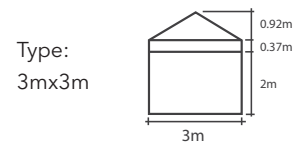

TECHNICAL DIAGRAMS