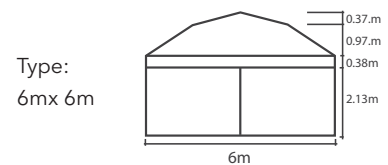

TECHNICAL DIAGRAMS