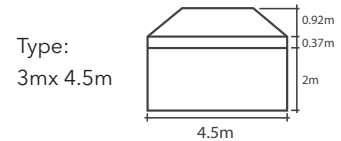

TECHNICAL DIAGRAMS