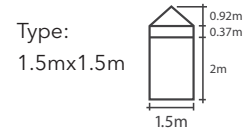

TECHNICAL DIAGRAMS