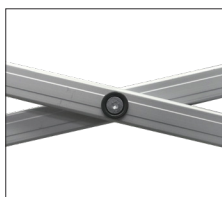

CLASSIC SUMMIT

1.5mx1.5m / 2.4mx2.4m / 3mx3m / 3mx4.5m
3mx6m / 5mx5m / 6mx6m / 4mx8m

CLASSIC RANGE

ITEMS	SPECIFICATION						
Size	1.5x1.5	2.4x2.4	3x3m	3x4.5m	3x6m	5x5m	6x6m
Height	2.99m	2.99m	3.29m	3.29m	3.29m	4.13m	3.84m
Clearance	2m	2m	2m	2m	2m	2.13m	2m
Frame Box Dimensions	163x30x30cm	163x35x36cm	163x28x28cm	163x40x27cm	163x50x27cm	175x56x56cm	175x56x56cm
Frame Weight	22kg	27kg	29kg	39kg	53kg	70kg	110kg
Roof Weight	POLY 4kg PVC 5kg	4kg 7kg	6kg 10kg	8.5kg 14kg	10kg 17kg	15kg 24kg	-
Main Profile	40 x 40 x 2mm						
Truss Bars	32 x 16 x 1415mm						
Framework	Aluminium 6005/T5 T6063 / Reinforced Aluminium Inner Leg						
Pull Ring System	Yes						
Roof Tension	Spring						
Nuts & Bolts	Stainless Steel						
Connectors	Extruded Aluminium						
Feet	Zinc Coated Steel 100 x 100mm						
Fabric	Plain 500D PVC Coated Polyester Printed 600D PU Coated Polyester 580GSM PVC						
Includes	Tie Down Ropes, Steel Pins & Wheeled Protective Cover*						
Manufacturer's Warranty	Frame 7 Year / Polyester Fabric 1 Year / PVC 2 Year						

TECHNICAL DIAGRAMS

ADDITIONAL INFORMATION

The Classic Summit is the Extreme Marquees signature range. Available since 2004, the strength and durability outperforms the rest and the Summit is the preferred marquee frame for many of our customers.

This commercial range is proven to be reliable for the demands of professional use and withstands years of use within leisure groups and clubs.

The Summit original range features a solid 40mm square frame type, extruded aluminum connectors, reinforced inner legs, available in seven sizes, up to ten roof colours and custom printing available from a single valance print all the way up to full custom digitally printed roof and wall packages.

FRAME DETAIL

40mm Frame Profile

Aluminum Connectors

Oversized Truss Bars

Roof Tensioning

Pull Ring Height Adjustment

Commercial Feet