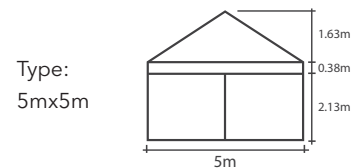

TECHNICAL DIAGRAMS