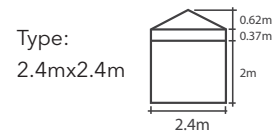

TECHNICAL DIAGRAMS