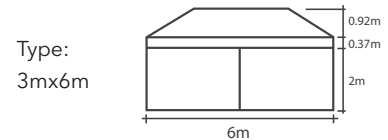

TECHNICAL DIAGRAMS