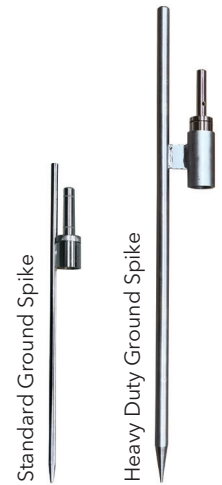

Marquee Weights

PVC SAND BAG	
Size	Leg Fit: 45mm-60mm Length: 150mm Width: 150mm Height: 400mm
Material	Black PVC
Weight	15kg

WATER WEIGHT	
Size	Leg Fit: 45mm-60mm Length: 160mm Width: 160mm Height: 500mm
Material	Heavy duty HDPE
Weight	10.5kg

YELLOW STEEL WEIGHT PLATES	
Size	Leg Fit: 45mm-60mm Length: 280mm Width: 250mm Height: 40mm
Material	Powder coated steel
Weight	15kg

Banner Bases

WHEEL HOLDER	
Size	Length: 100mm Width: 100mm Height: 75mm
Weight	1.1kg

SQUARE PLATE	
Size	Length: 500mm Width: 505mm Height: 140mm
Weight	10.3kg

MARQUEE LEG CONNECTOR	
Size	Length: 120mm Width: 120mm Height: 110mm
Weight	1kg

STANDARD	
Size	Length: 500mm Width: 40mm
Weight	1kg

HEAVY DUTY	
Size	Length: 780mm Width: 50mm
Weight	3kg