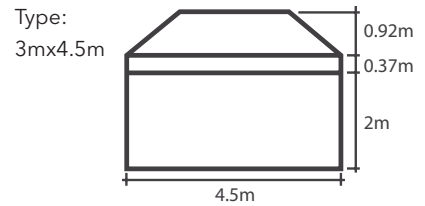

TECHNICAL DIAGRAMS