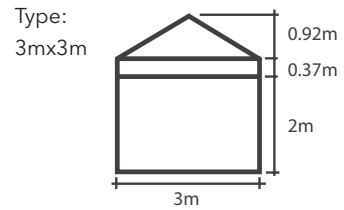

TECHNICAL DIAGRAMS