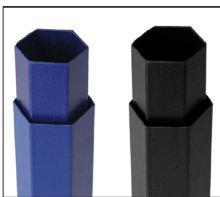

FRAME DETAIL

45mm Frame Profile