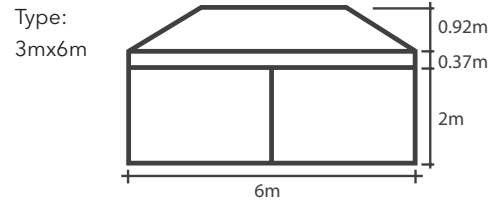

TECHNICAL DIAGRAMS