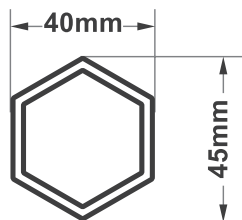

FRAME DETAIL

45mm Frame Profile