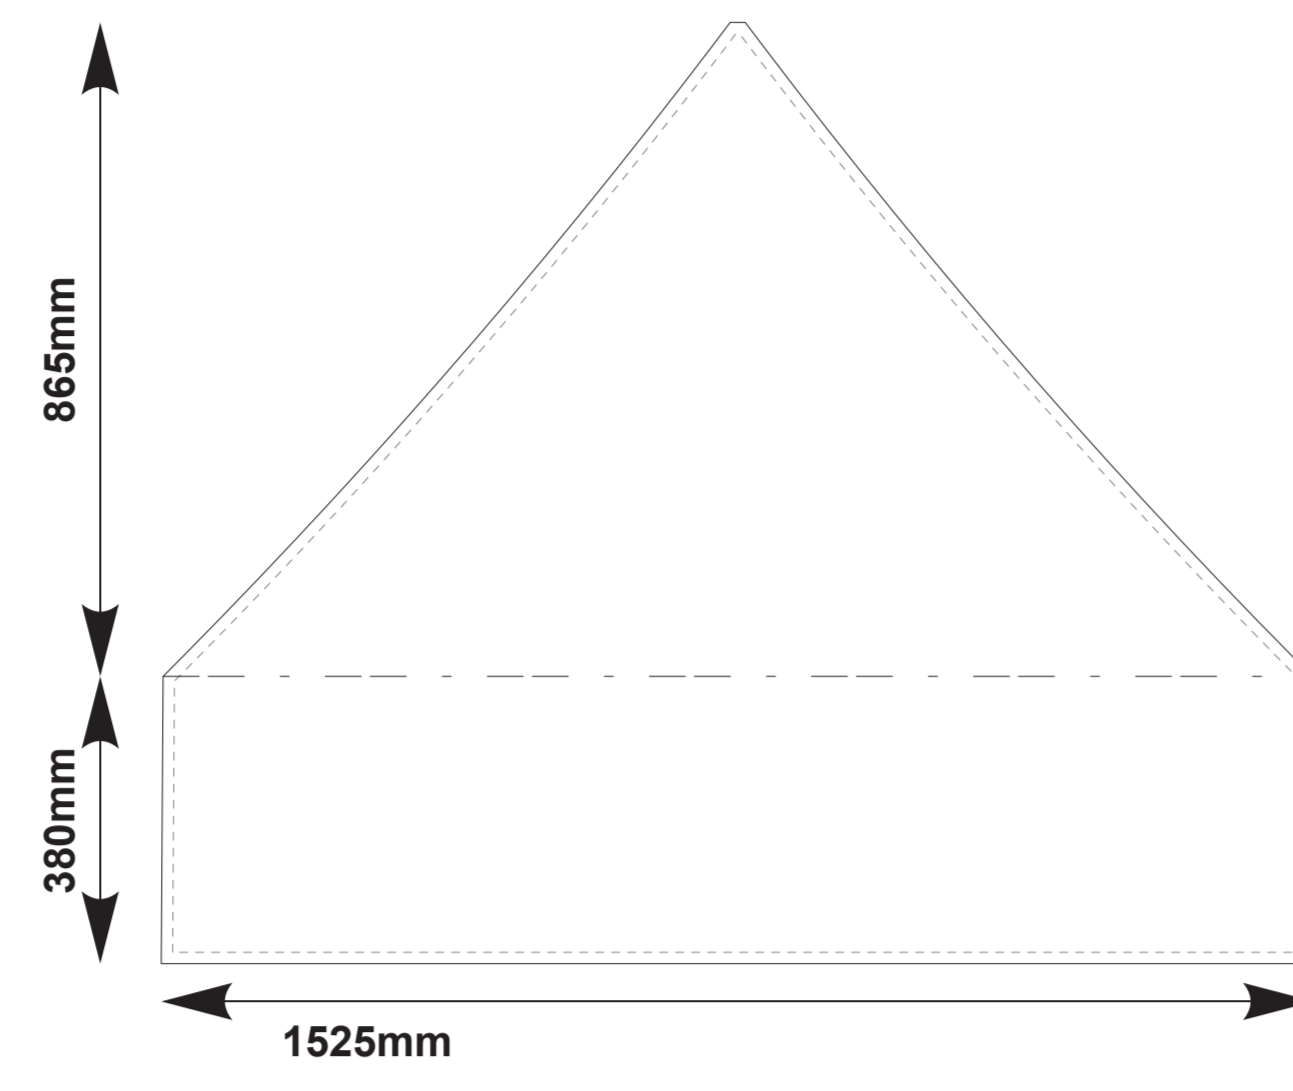

FRONT VALANCE PANEL

FRONT ROOF PANEL