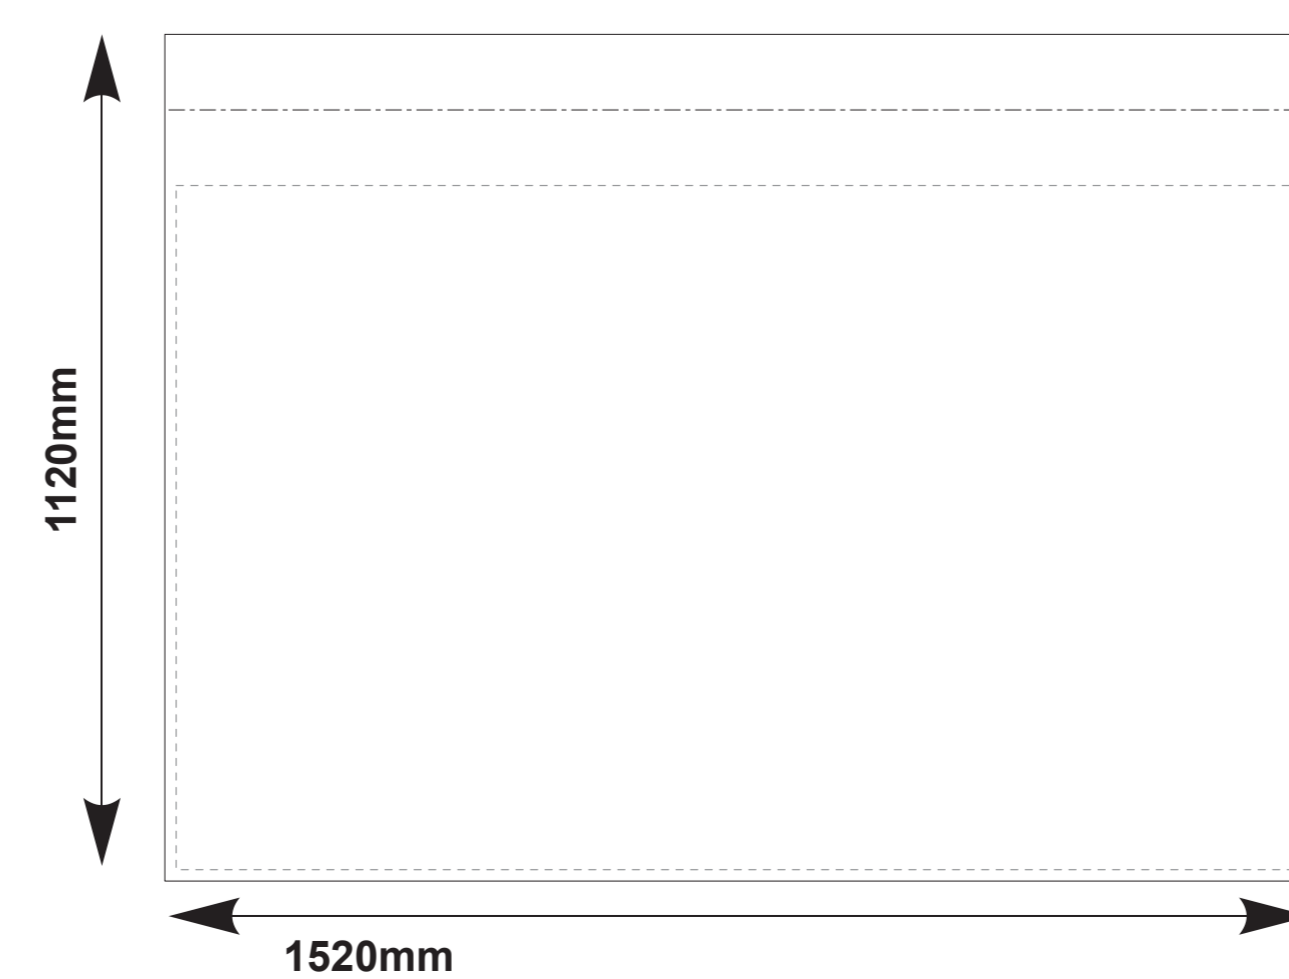

RIGHT HALF-WALL OUTSIDE PANEL