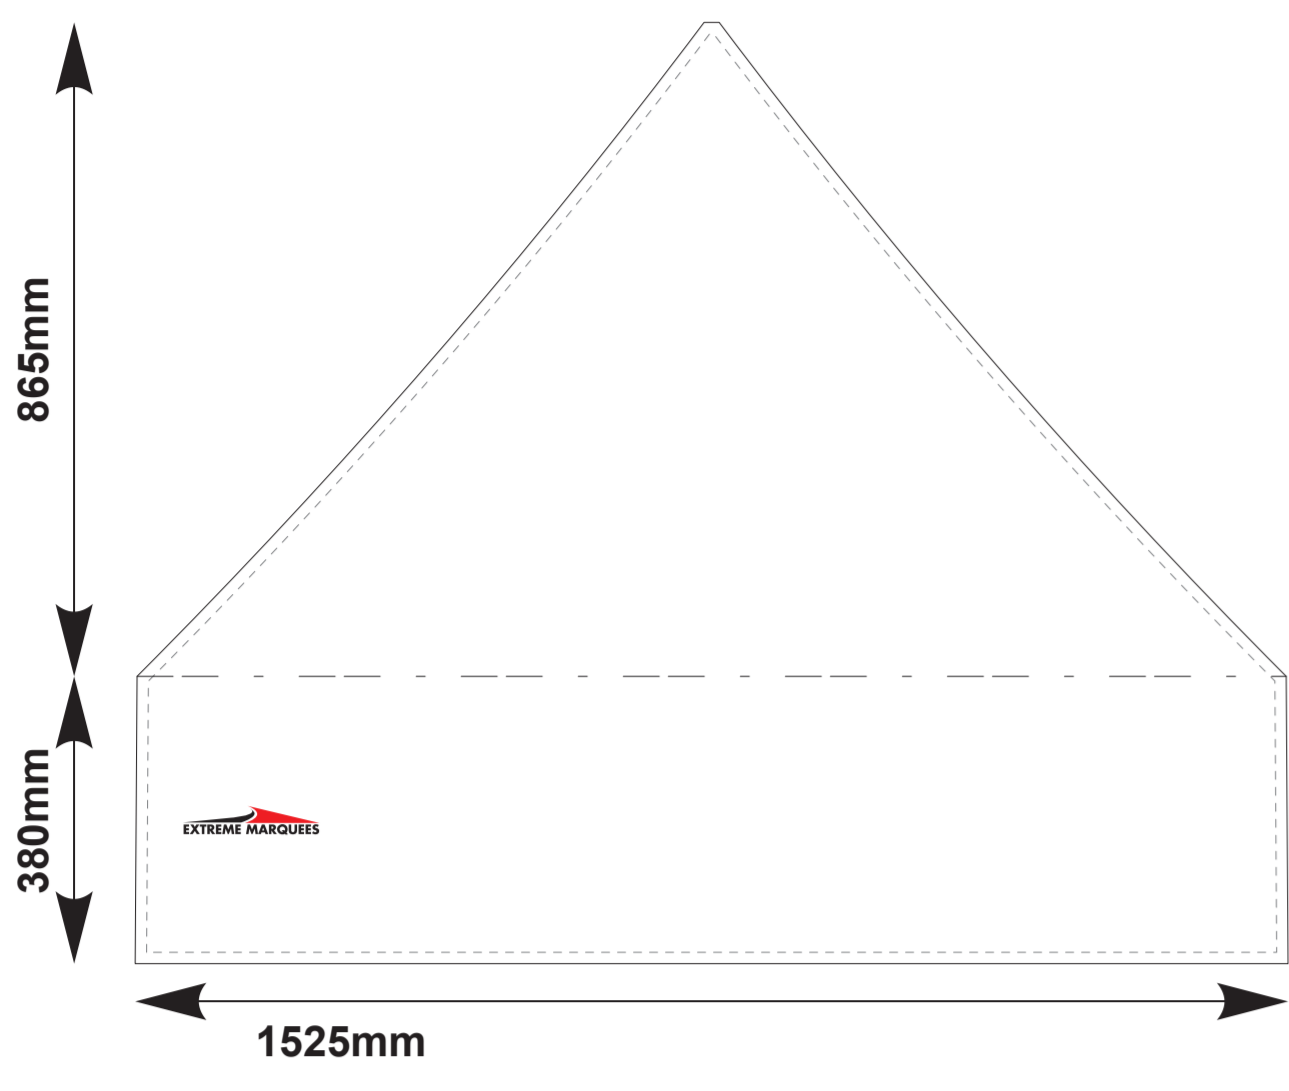

LEFT VALANCE PANEL

1.5m x 1.5m FOLDING MARQUEE

Zoom in to view your artwork (Ctrl+equal sign)

**ROOF &
VALANCE PANELS**

TYPEFACE / FONT USED

ARIAL - BOLD

PMS COLOUR MATCHING

BINDING COLOUR - POLY ROOF ONLY

WHITE

NON-PRINTED SIDE - POLY ROOF & WALLS ONLY

WHITE

VALANCE FLAP - UNIQUE FEATURE NOT STANDARD

**NOT APPLICABLE
ON THIS ORDER**

STANDARD COLOUR RANGES

LEFT ROOF PANEL