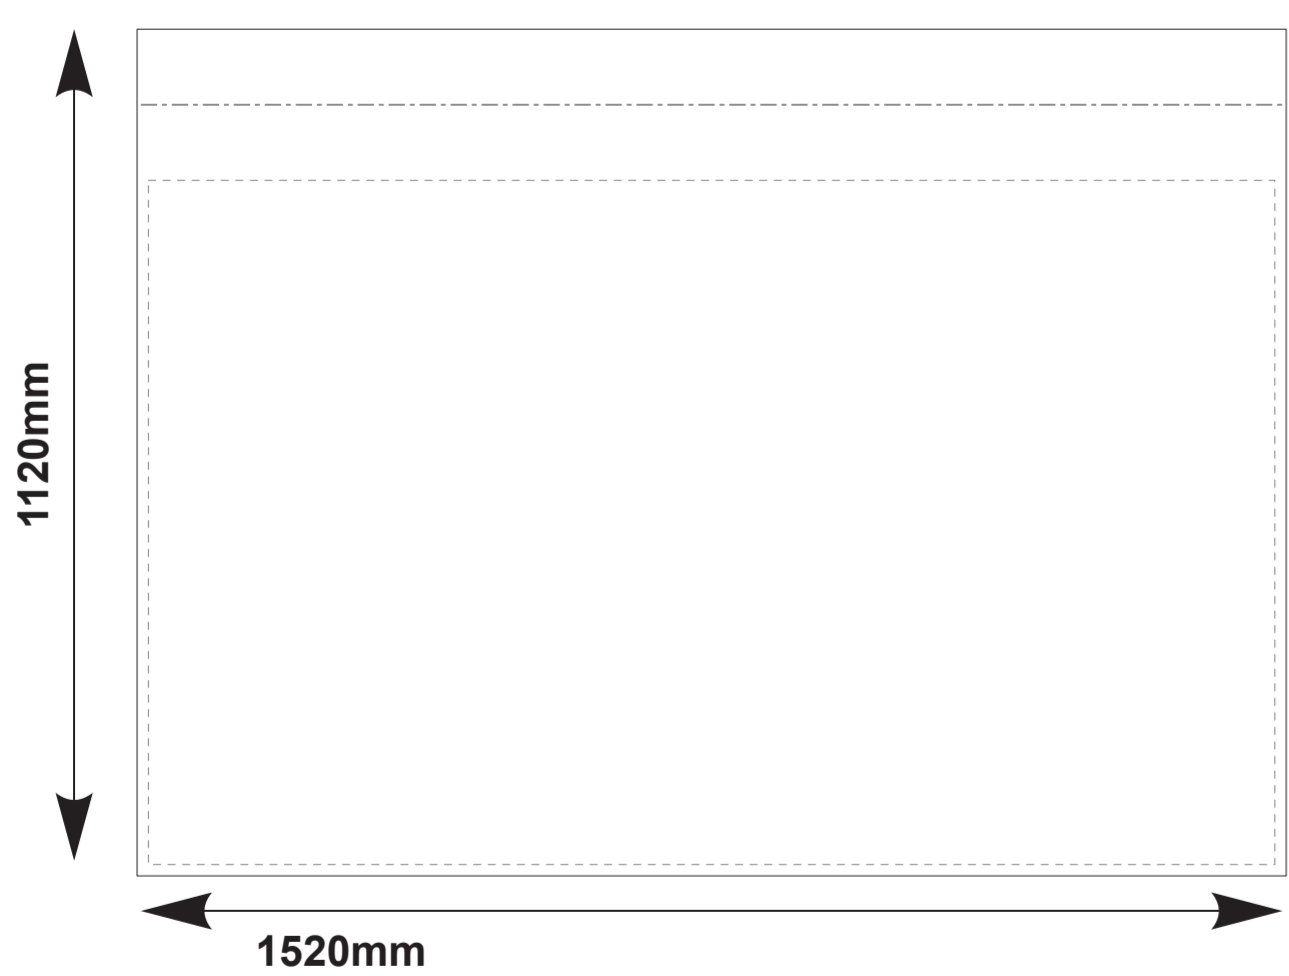

INSIDE HALF WALLS

LEFT HALF-WALL INSIDE PANEL