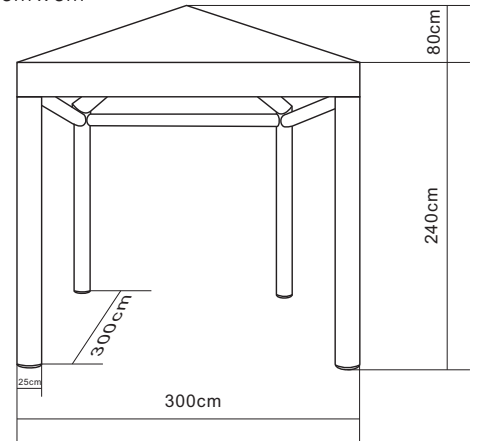

EMF

3m x 3m

COMMERCIAL INFLATABLE

ITEM	SPECIFICATION
Size	3m x 3m
Height	320cm
Clearance	240cm
Frame & Roof Weight	15kg
Box Dimensions	70 x 38 x 38cm
Frame Profile Diameter	260mm
Framework	Thermoplastic polyurethane (TPU) with sleeve
Frame Colours	Black, Blue, Red and White ●●●○
Fabric	Plain 500D PVC Coated Polyester
Plain / Printed	Printed 600D PU Coated Polyester
Inflatable Includes	Tie Down Ropes, Steel Stakes, Protective Cover, Battery Electric Pump
Manufacturer's Warranty	Frame 5 Year / Polyester Plain & Printed 1 Year

TECHNICAL DIAGRAM

3m x 3m

ADDITIONAL INFORMATION

The EMF 3x3m inflatable marquee is a lightweight, high-pressure inflatable shelter that can easily fit into the boot of the smallest car. The set-up is fast and easy - simply roll it out and inflate!