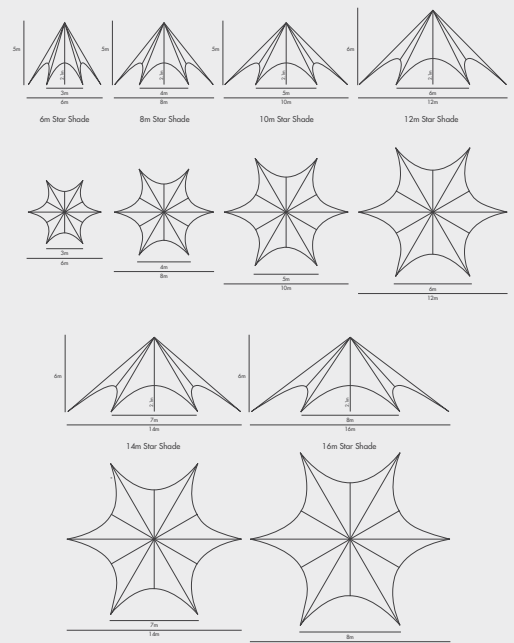

PRODUCT PHOTOS

ITEM	SPECIFICATIONS					
Size	6m	8m	10m	12m	14m	16m
Height	5m	5m	5m	6m	6m	6m
Clearance	2.1m	2.1m	2.1m	2.1m	2.1m	2.1m
Frame Weight	27kg	30Kg	30Kg	35Kg	35Kg	35Kg
Polyester Roof Weight	15Kg	15Kg	17Kg	21Kg	35Kg	35Kg
PVC Roof Weight	22Kg	28Kg	35Kg	52Kg	70Kg	N/A
Pole Diameter	63mm Aluminium					
Centre Pole	2.5mm Aluminium					
Feet & Pins	Steel					
PVC Fabric	580GSM PVC					
Poly Fabric	500D PVC Coated Polyester					
Package includes:	Steel Pins, Ground Sheet and PVC Transportation Bag					
Engineer Certification	Engineer Structural Certificate, Resistance of Fabrics to Water Penetration Test, Ultra Violet Protection Test, Fire Action Analysis					

TECHNICAL DIAGRAMS

AVAILABLE COLOURS

ADDITIONAL FEATURES

We have an extensive range of star shaped structures to choose from

This product is available in a selection of sizes starting from 6m span up to a 16m shaded area. This style of promotional display is ideal for maximum brand exposure the canopy can come in a selection of colours and fabric type. The fabric can also be custom printed to include any graphics or colours. This range of tents is fast to set up and dismantle and ideally suited for use at club meetings, school fairs and sporting events.

TECHNICAL DIAGRAMS

Framework Main profile dimensions and use