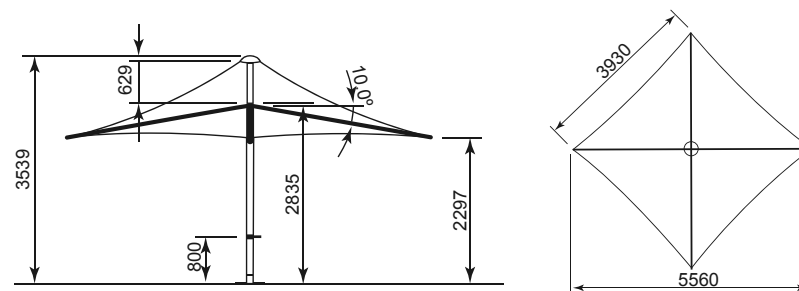

Size	4m x 4m
Height	3539mm
Clearance	2297mm
Pole	90mm Dia
Fabric	PVC