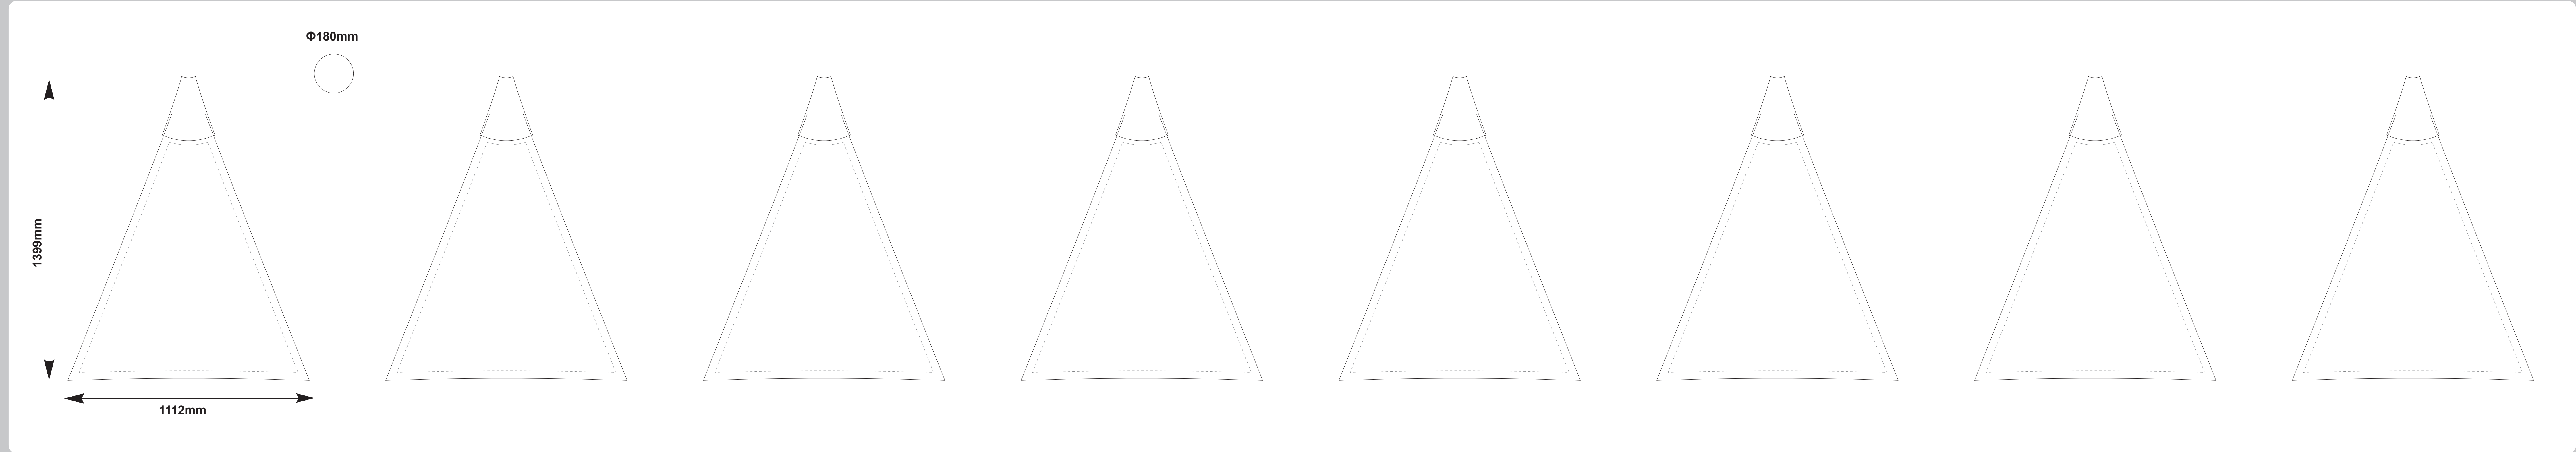

ROUND UMBRELLA 2.8m x 2.8m

Zoom in to view your artwork (Ctrl+equal sign)

TYPEFACE / FONT USED
ARIAL - BOLD
The font shown in the above box indicates the font used on your order.   Any free to download font can be used or alternatively please supply your font.   <i>Please state to our Graphics Coordinator if you require this changed.</i>

PMS COLOUR MATCHING			
PMS	PMS	PMS	PMS
<i>All printing is done using CMYK on a large format printer.</i> Pantone Colours / PMS can be supplied they will be converted to a CMYK breakdown for digital printing. <i>Please state to our Graphics Coordinator if you require colour matching to either a PMS colour or a physical sample.</i> While we make every effort to match PMS colours, slight variation in colour will occur.			

FIRST PANEL

SECOND PANEL

THIRD PANEL

FOURTH PANEL

FIFTH PANEL

SIXTH PANEL

SEVENTH PANEL

EIGHTH PANEL

Please Note:

All artwork is printed in CMYK colour space. Please convert all PMS or RGB artwork to an equivalent CMYK breakdown.

Please be aware that slight colour variation may occur in the printing process from a monitor output. Place artwork in the designated layer of this document.

This template is designed at a 10% scale of the final product. Rasterised artwork supplied at 300dpi to suit this template size is the minimum requirement for a high quality final print.