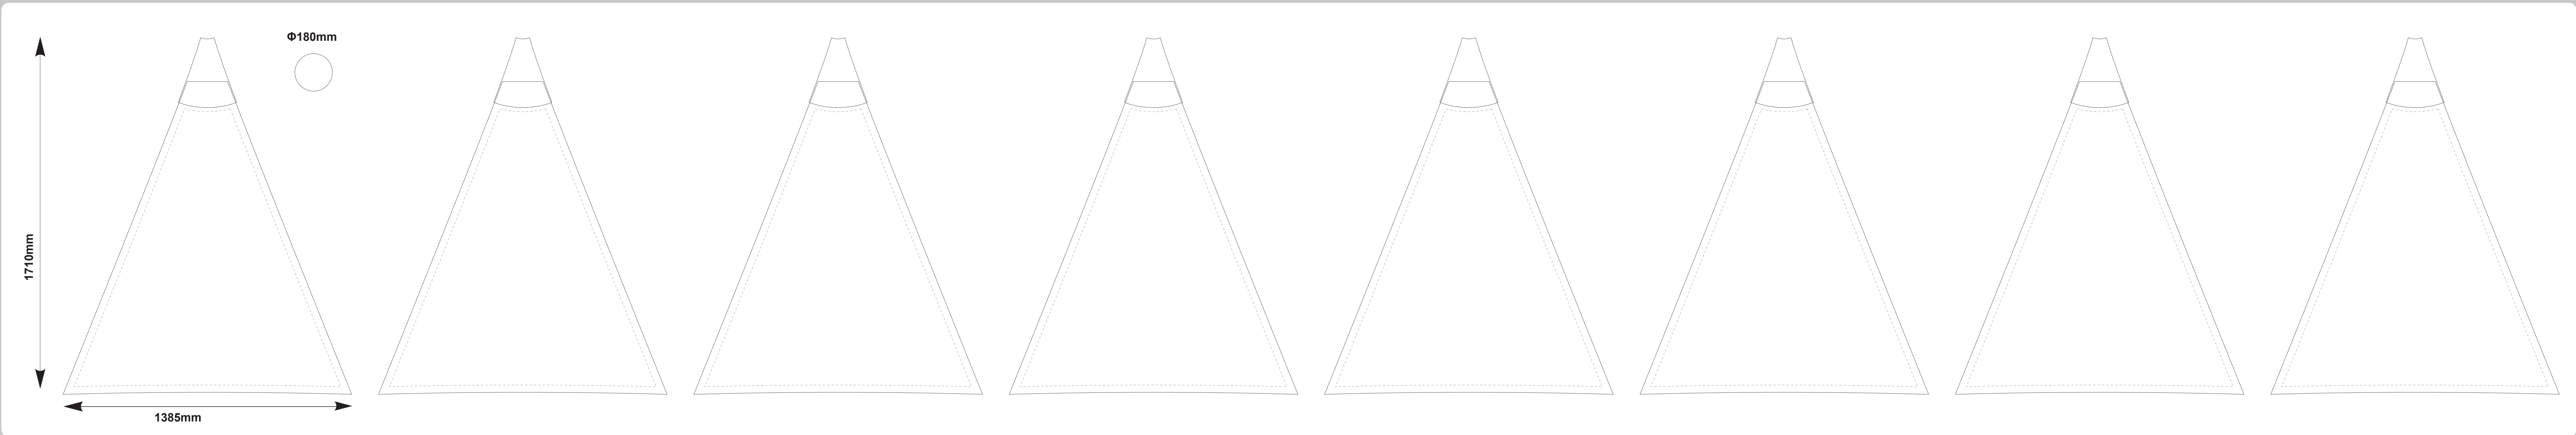

FIRST PANEL

SECOND PANEL

THIRD PANEL

FOURTH PANEL

FIFTH PANEL

SIXTH PANEL

SEVENTH PANEL

EIGHTH PANEL

Please Note:

All artwork is printed in CMYK colour space
Please Convert all PMS or RGB artwork to an equivalent CMYK breakup

Please be aware that slight colour variation may occur in the printing process from a monitor output.
Place artwork in the designated layer of this document

This template is designed at a 10% scale of the final product.
Rasterised artwork supplied at 300dpi to suit this template size is the minimum requirement for a high quality final print