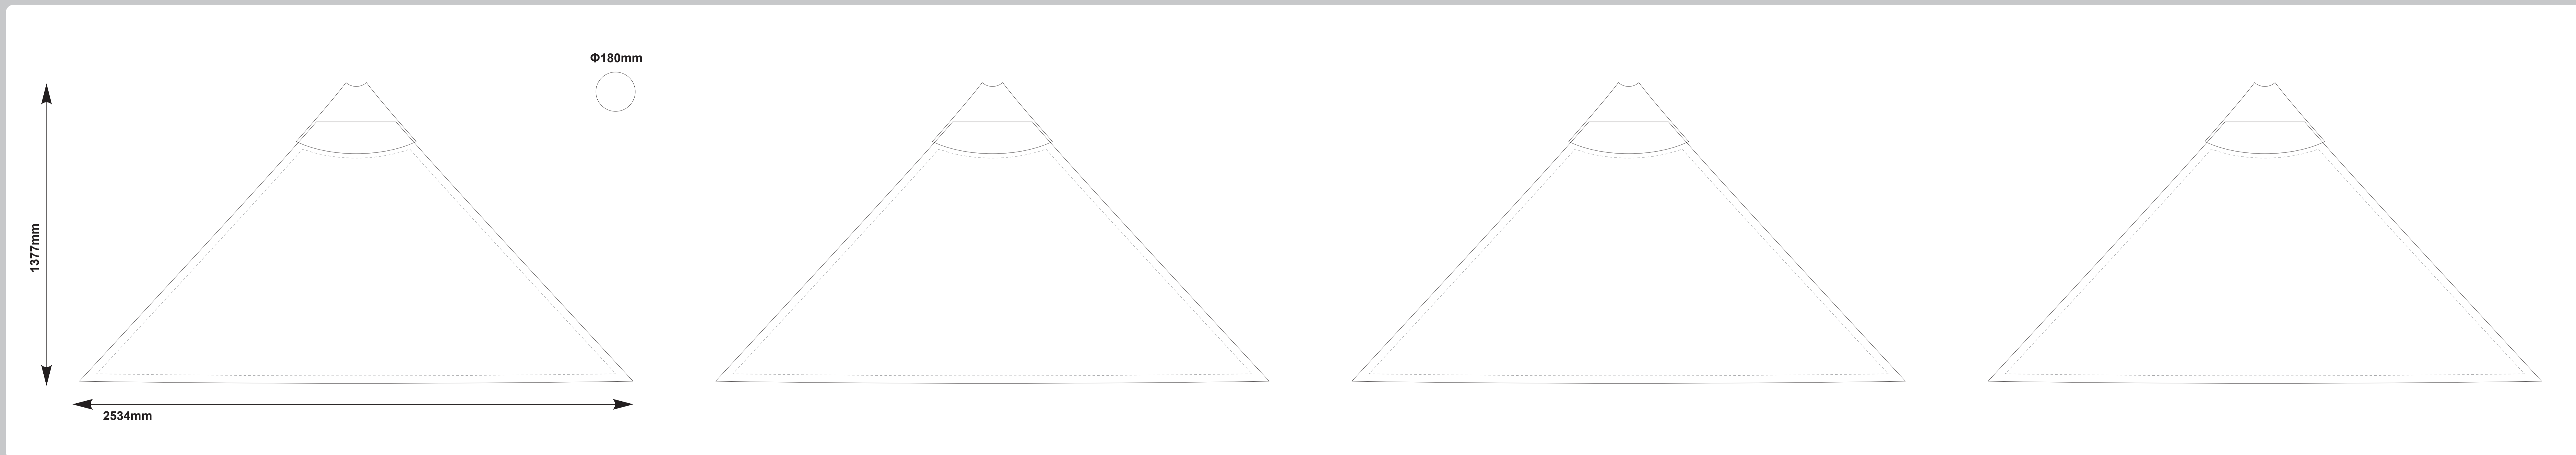

SQUARE UMBRELLA 2.5m x 2.5m

🔍 Zoom in to view your artwork (Ctrl+equal sign)

TYPEFACE / FONT USED		PMS COLOUR MATCHING			
ARIAL - BOLD		PMS	PMS	PMS	PMS
The font shown in the above box indicates the font used on your order. Any free to download font can be used or alternatively please supply your font. <i>Please state to our Graphics Coordinator if you require this changed.</i>		<i>All printing is done using CMYK on a large format printer.</i> Pantone Colours / PMS can be supplied they will be converted to a CMYK breakdown for digital printing. <i>Please state to our Graphics Coordinator if you require colour matching to either a PMS colour or a physical sample.</i> While we make every effort to match PMS colours, slight variation in colour will occur.			

FIRST PANEL

SECOND PANEL

THIRD PANEL

FOURTH PANEL

Please Note:

All artwork is printed in CMYK colour space
Please Convert all PMS or RGB artwork to an equivalent CMYK breakup

Please be aware that slight colour variation may occur in the printing process from a monitor output.
Place artwork in the designated layer of this document

This template is designed at a 10% scale of the final product.
Rasterised artwork supplied at 300dpi to suit this template size is the minimum requirement for a high quality final print