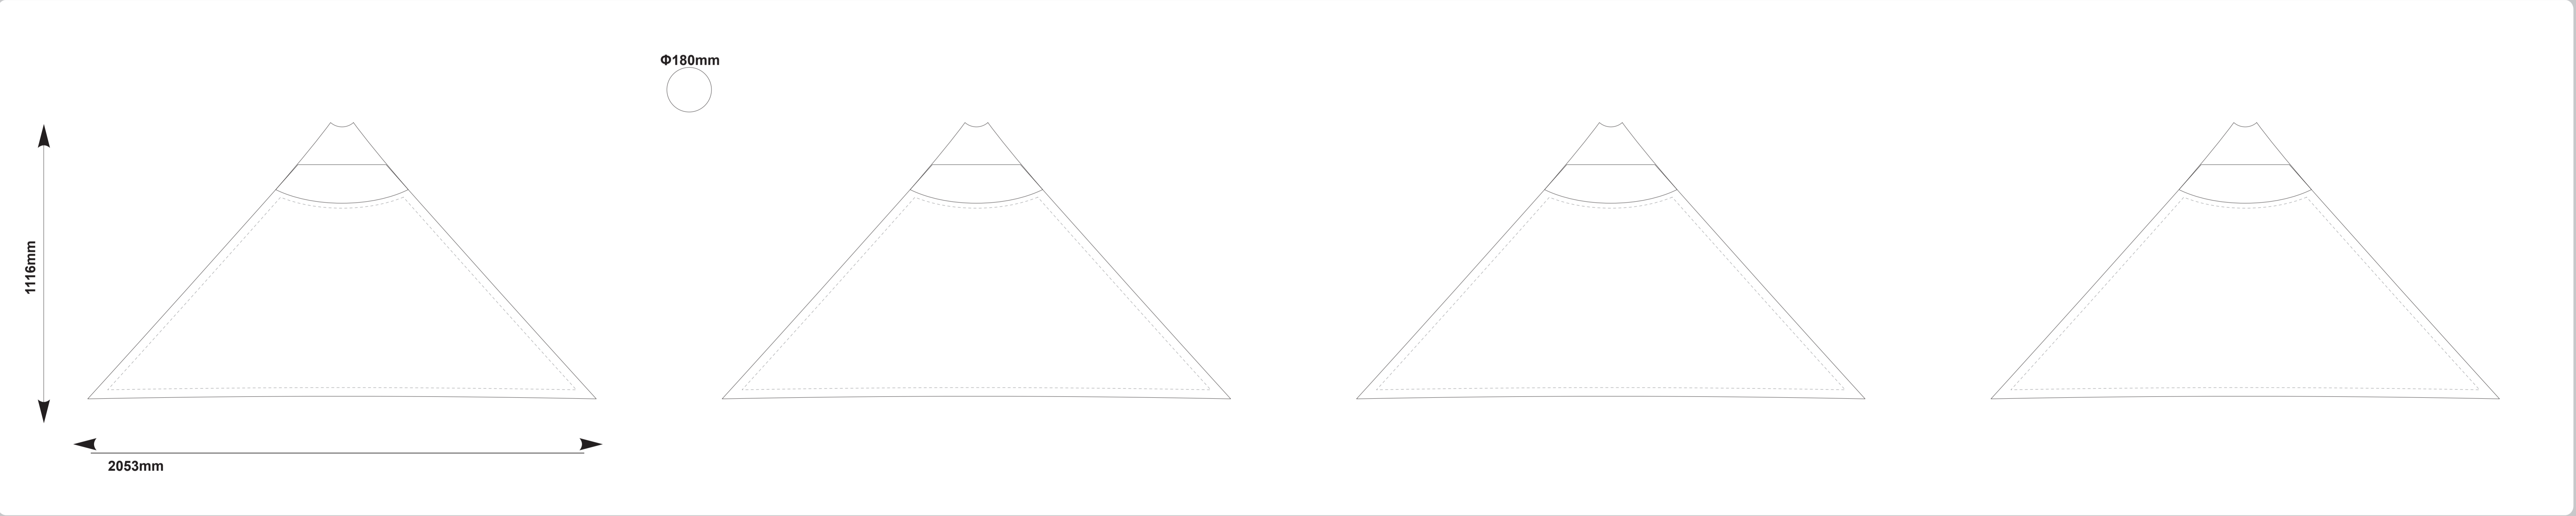

SQUARE UMBRELLA 2m x 2m

➕ Zoom in to view your artwork (Ctrl+equal sign)

TYPEFACE / FONT USED
ARIAL - BOLD
The font shown in the above box indicates the font used on your order. Any free to download font can be used or alternatively please supply your font. Please state to our Graphics Coordinator if you require this changed.

PMS COLOUR MATCHING			
PMS	PMS	PMS	PMS
All printing is done using CMYK on a large format printer. Pantone Colours / PMS can be supplied they will be converted to a CMYK breakdown for digital printing. Please state to our Graphics Coordinator if you require colour matching to either a PMS colour or a physical sample. While we make every effort to match PMS colours, slight variation in colour will occur.			

FIRST PANEL

SECOND PANEL

THIRD PANEL

FOURTH PANEL

Please Note:
All artwork is printed in CMYK colourspace
Please Convert all PMS or RGB artwork to an equivalent CMYK breakup

Please be aware that slight colour variation may occur in the printing process from a monitor output.
Place artwork in the designated layer of this document

This template is designed at a 10% scale of the final product.
Rasterised artwork supplied at 300dpi to suit this template size is the minimum requirement for a high quality final print