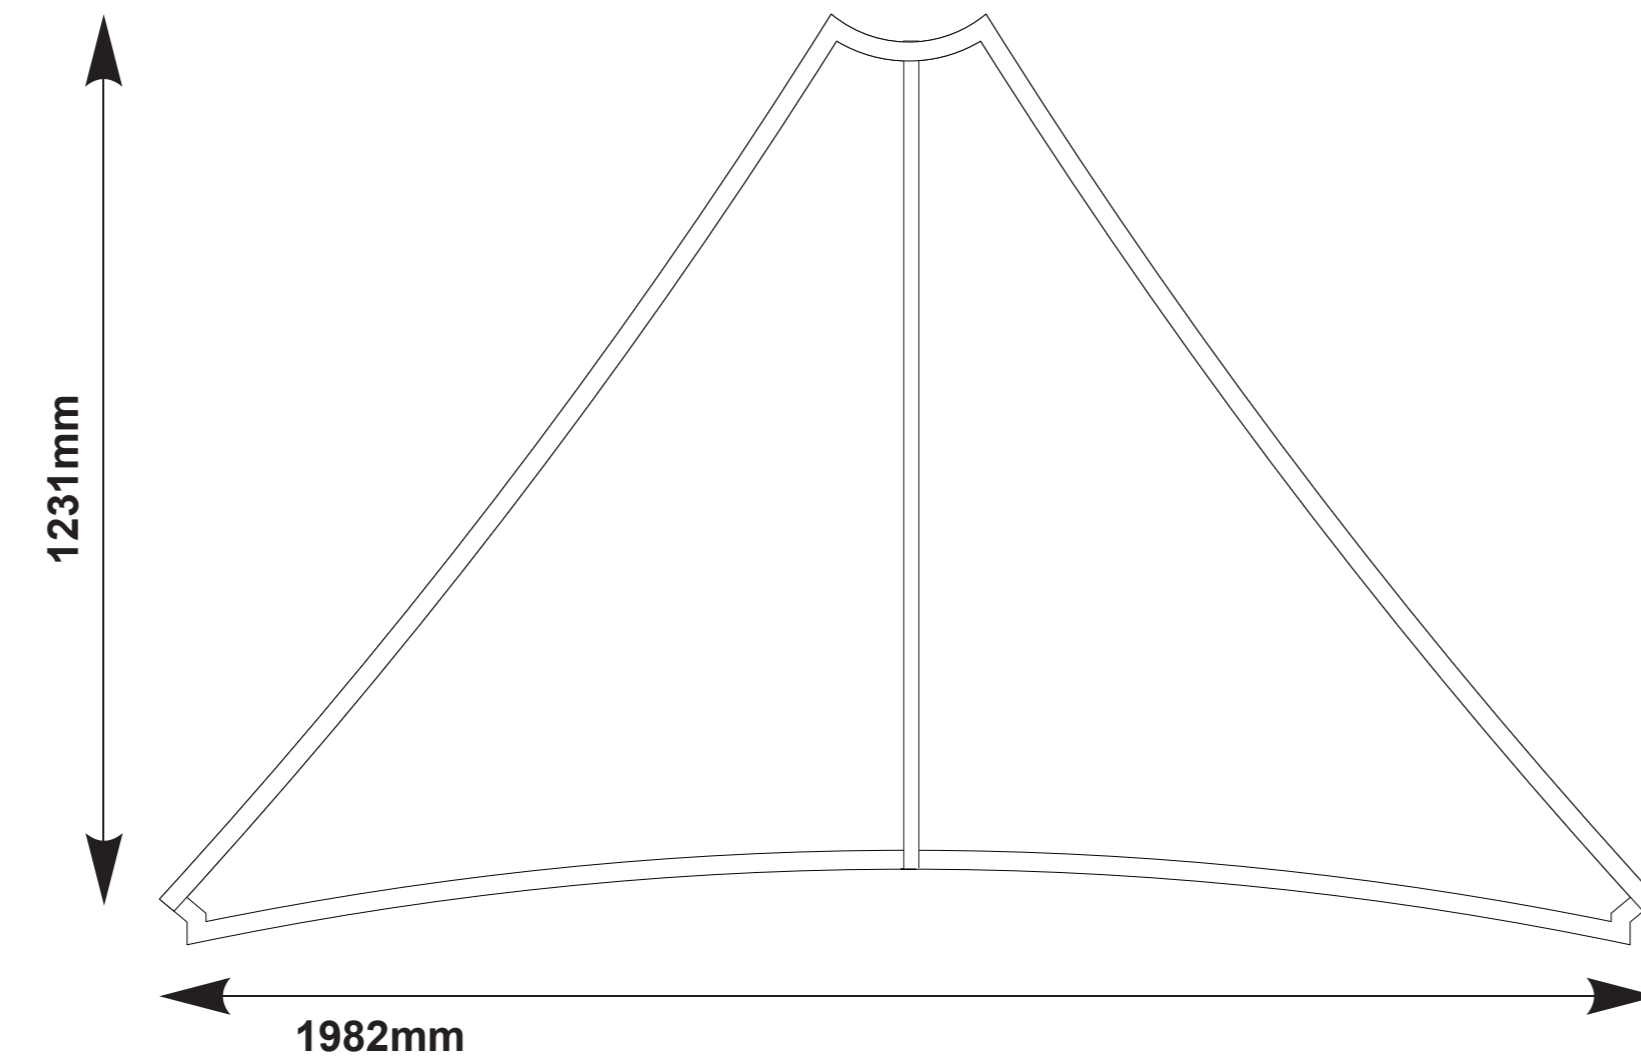

FRONT ROOF PANEL