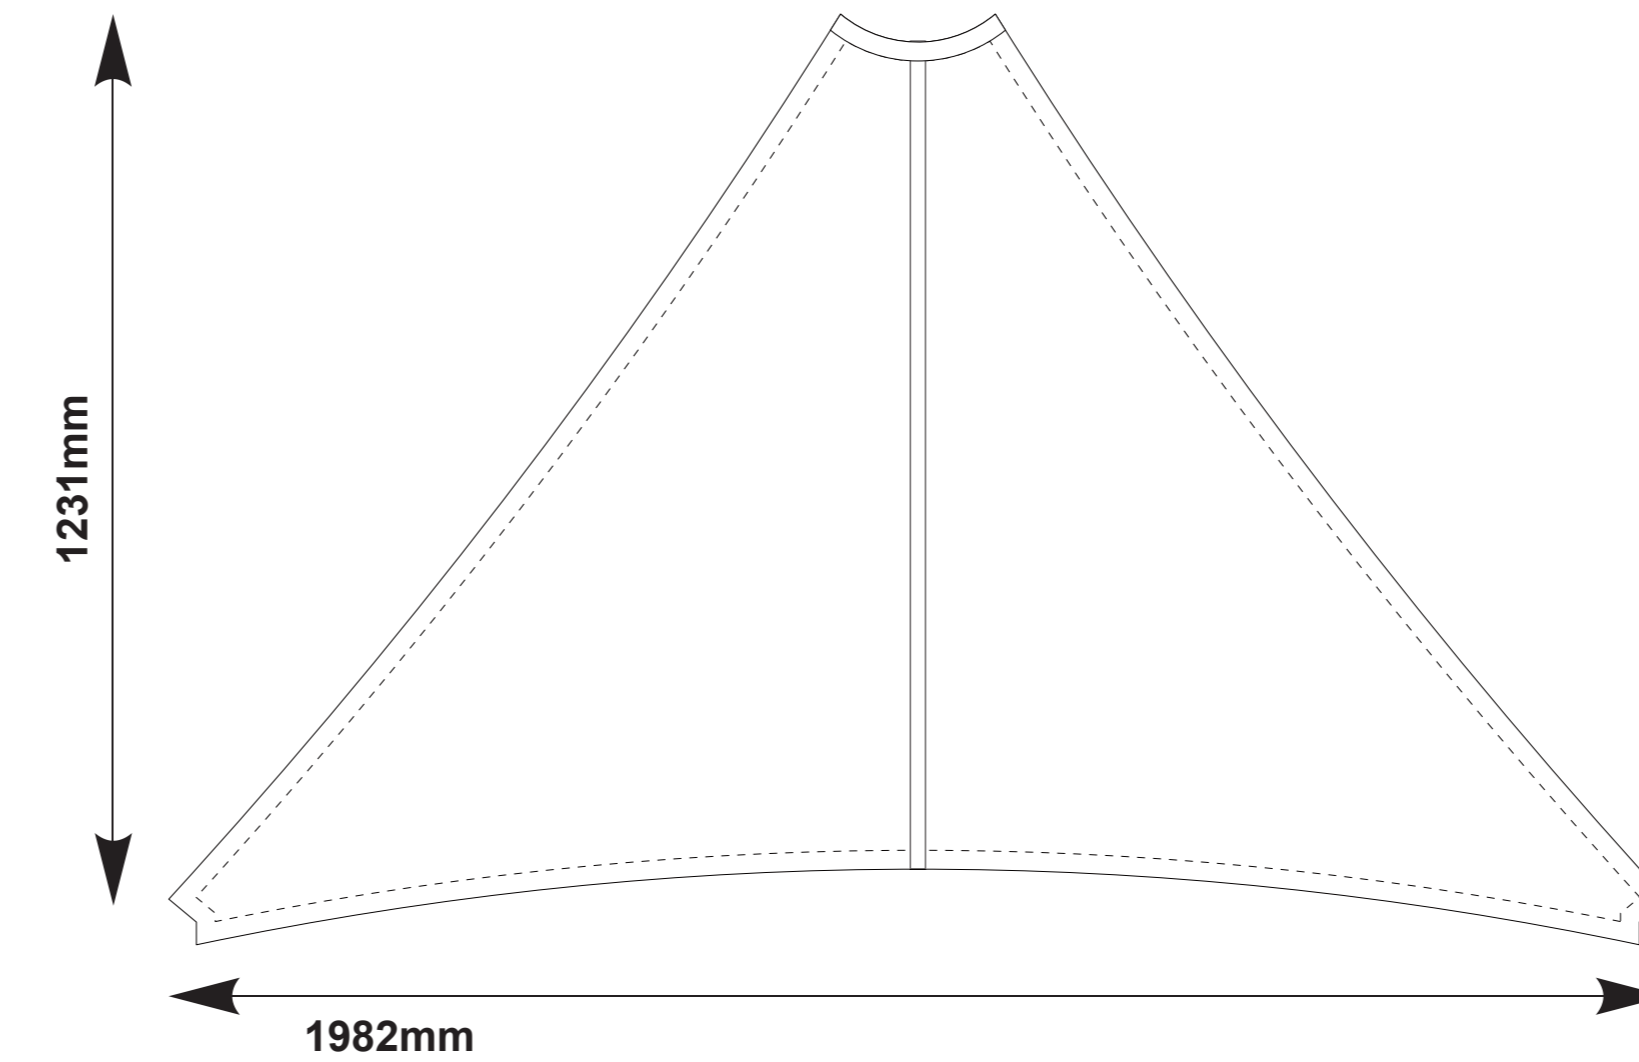

RIGHT ROOF PANEL