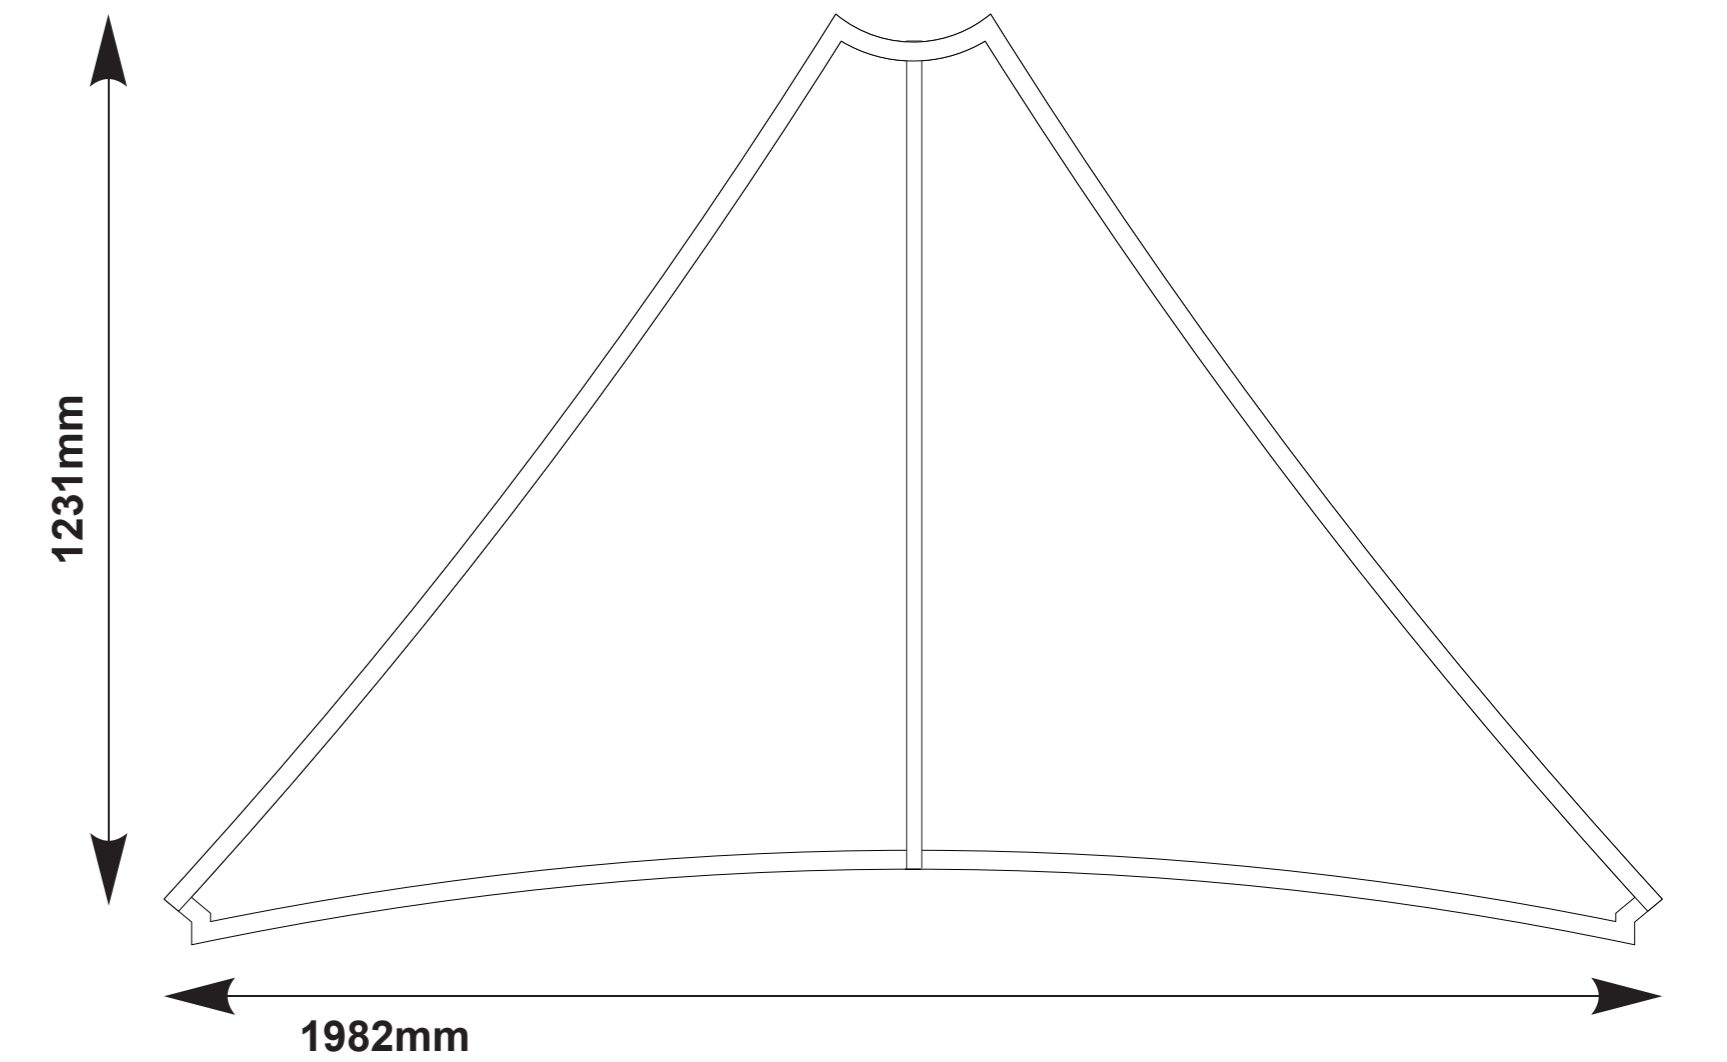

BACK ROOF PANEL

Please Note:

All artwork is printed in CMYK, please convert all PMS or RGB artwork to equivalent CMYK colour break downs. Please be aware that slight colour variation may occur in the printing process as colours displayed on a monitor can change when printed. Place artwork in the Design Layer of this document.

This template is designed at a 10% scale of the final product. Rasterised artwork supplied at 300dpi to suit this template size is the minimum requirement for a high quality final print.

Copyright Extreme Marquees 2013