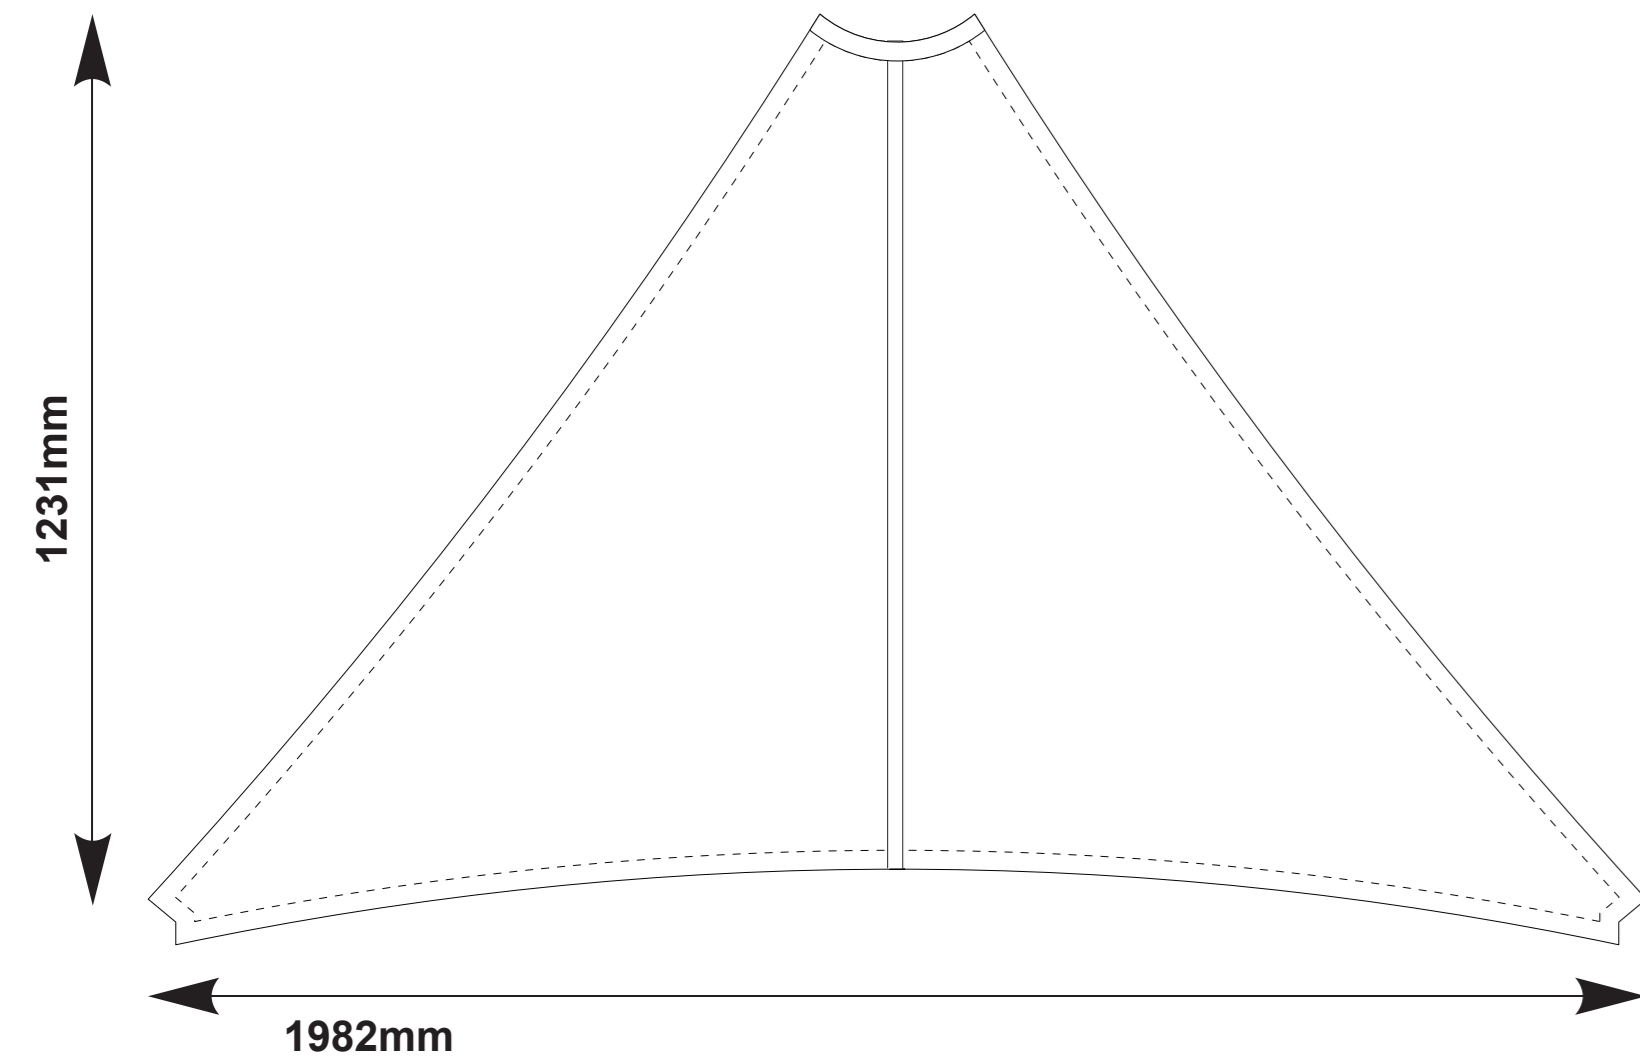

2X2M HEAVY DUTY UMBRELLA

+ Zoom in to view your artwork (Ctrl+equal sign)

TYPEFACE / FONT USED

ARIAL - BOLD

The font shown in the above box indicates the font used on your order.

Any free to download font can be used or alternatively please supply your font.

Please state to our Graphics Coordinator if you require this changed.

PMS COLOUR MATCHING

All printing is done using CMYK on a large format printer.

Pantone Colours / PMS can be supplied they will be converted to a CMYK breakdown for digital printing.

Please state to our Graphics Coordinator if you require colour matching to either a PMS colour or a physical sample.

While we make every effort to match PMS colours, slight variation in colour will occur.

LEFT ROOF PANEL