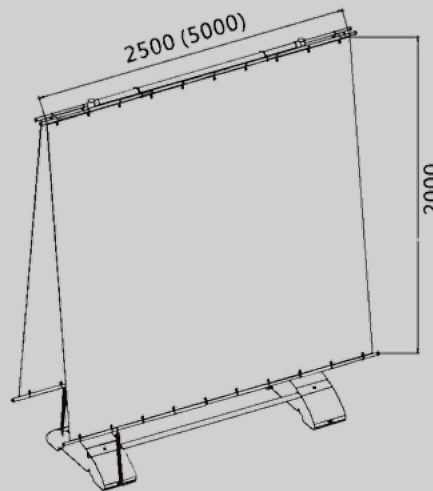

SIZE	HEIGHT mm	LENGTH mm	WIDTH mm	WEIGHT kg	FABRIC	PRINTING	FRAME
2.5m	2660	2500	835	61	Polyester	Single & Double Sided Full Colour Digital	Aluminium
5m	2660	5000	835	83	Polyester	Single & Double Sided Full Colour Digital	Aluminium

2.5m Superboard

ARTWORK SIZE

2000mm
HEIGHT

2500mm
WIDTH

5m Superboard

ARTWORK SIZE

2000mm
HEIGHT

5000mm
WIDTH