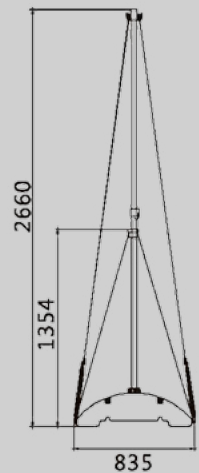

SIZE	HEIGHT mm	LENGTH mm	WIDTH mm	WEIGHT kg	FABRIC	PRINTING	FRAME
2.5m	2660	2500	835	61	Polyester	Single & Double Sided Full Colour Digital	Aluminium
5m	2660	5000	835	83	Polyester	Single & Double Sided Full Colour Digital	Aluminium

2.5m Superboard

ARTWORK SIZE

2000mm
HEIGHT

2500mm
WIDTH

5m Superboard

ARTWORK SIZE

2000mm
HEIGHT

5000mm
WIDTH